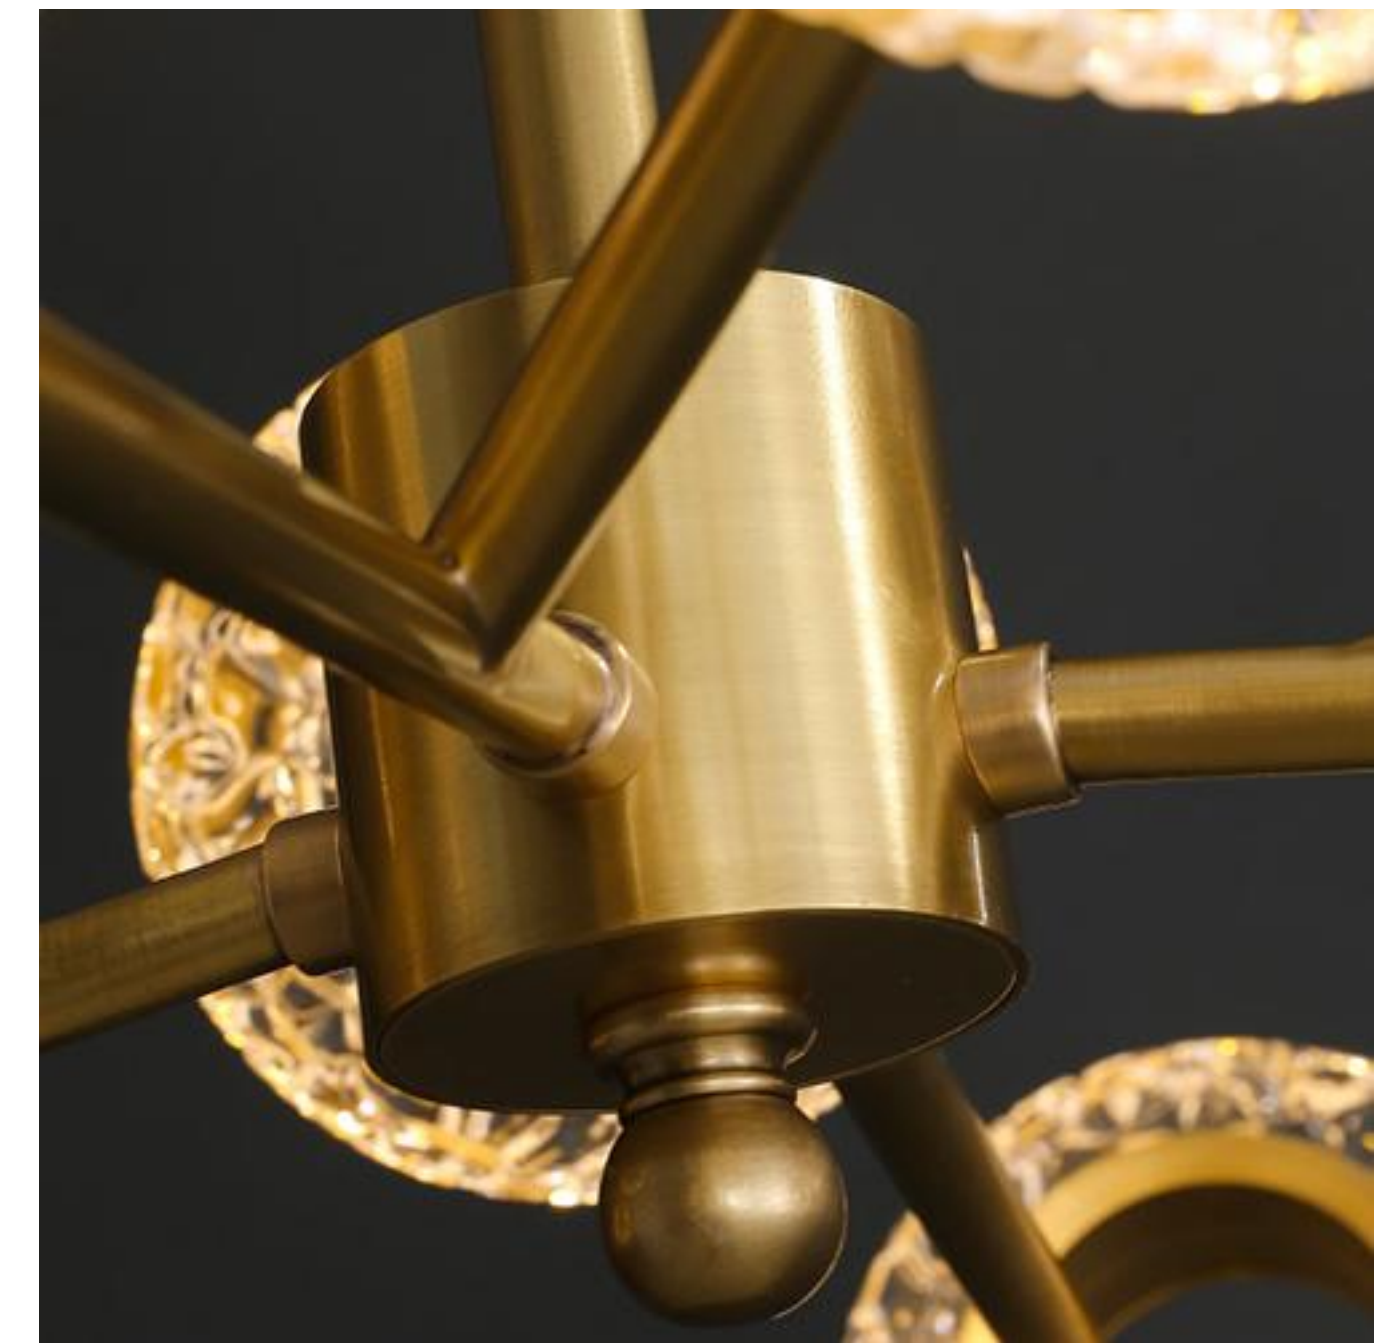

Item: OGS-CL115-12
Material: Copper+aluminum+glass
Color: Copper
Light holder: 80W+3000K Source
lamp body(mm): D850*H545