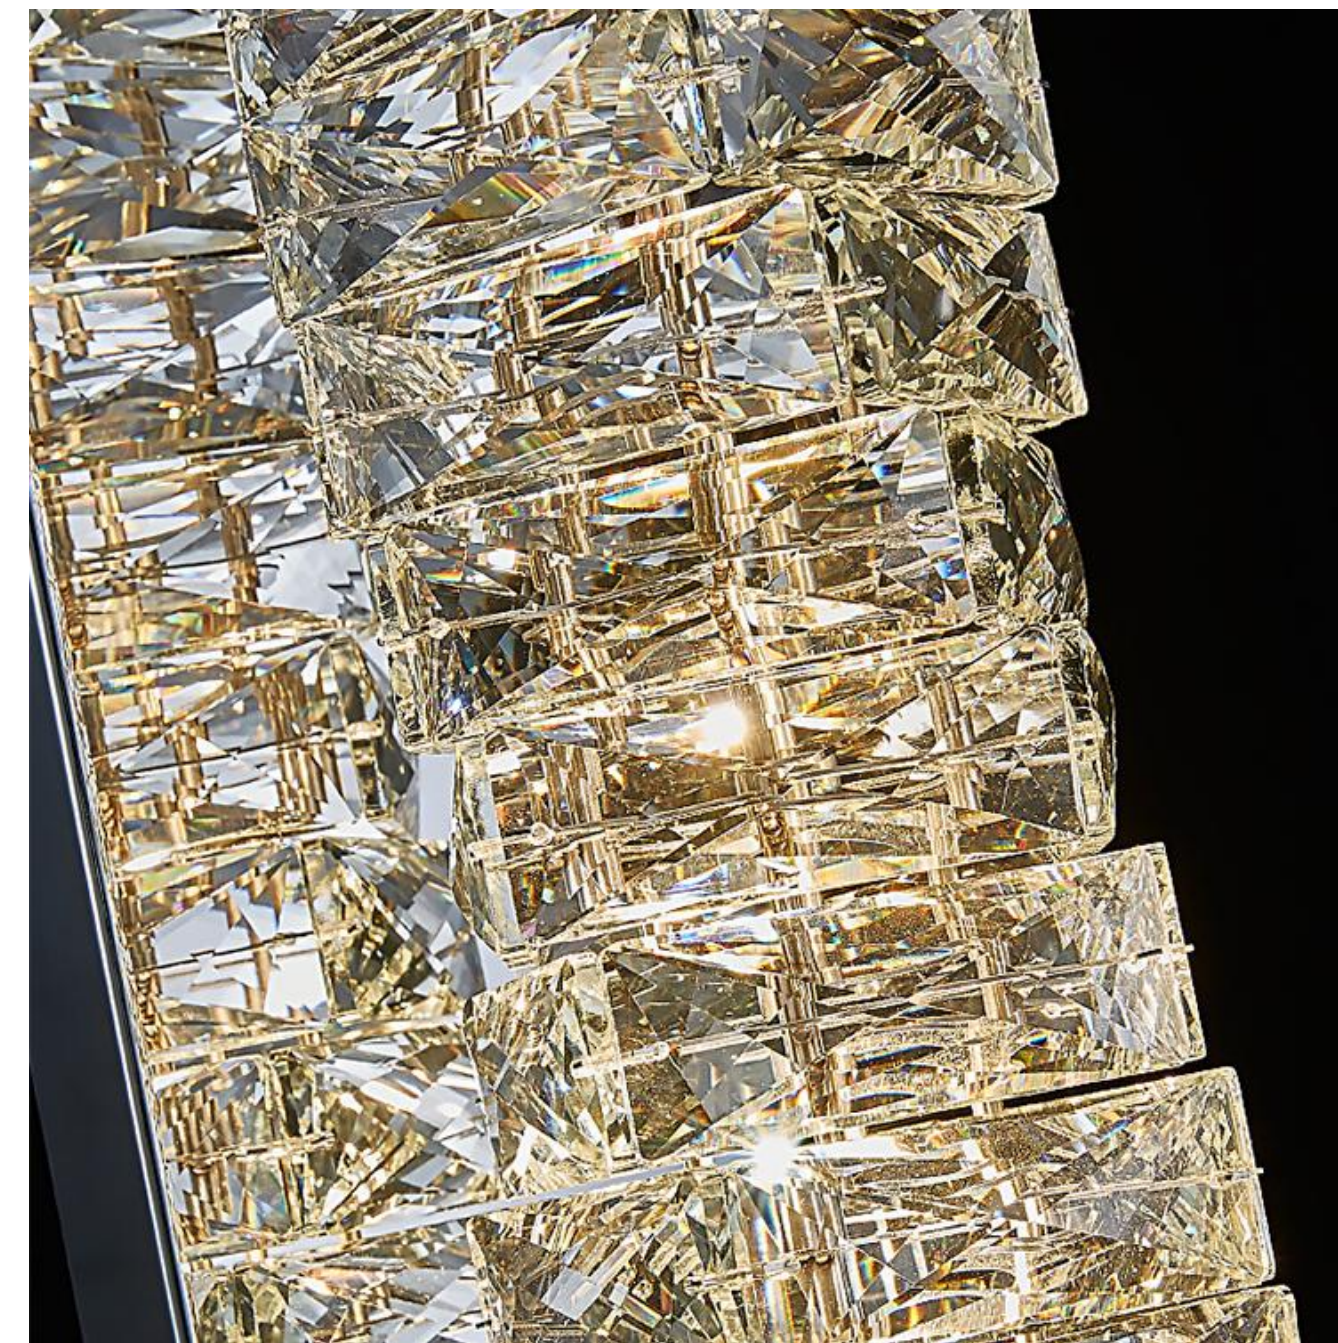

Item: OGS-CL128W-L
Material: Stainless steel + crystal
Color: Gold/chrome
Light holder: LED*2
lamp body(mm): D120*460