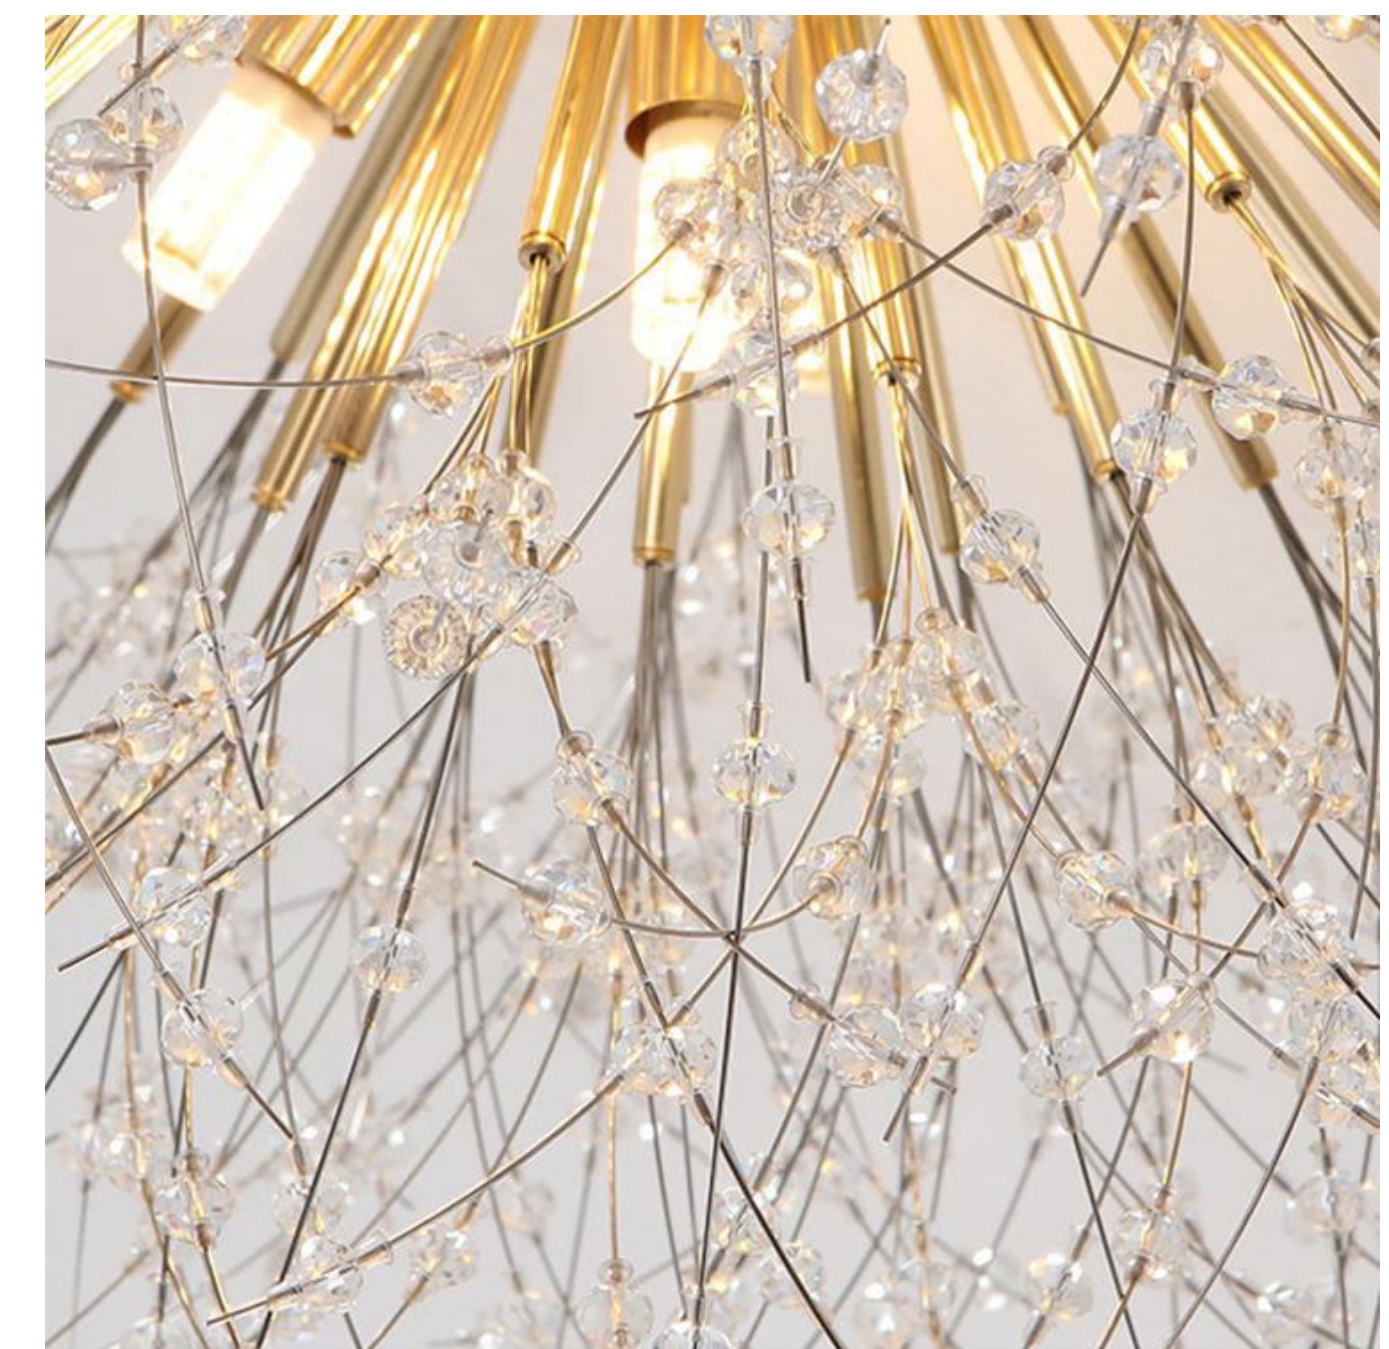

Item: OGS-CL131B
Material: Iron+Crystal
Color: Gold/chrome
Light holder: G9*4/G9*5/G9*6/G9*8
lamp body(mm): D400*H260/D500*H280/
D600*H330/D700*H380