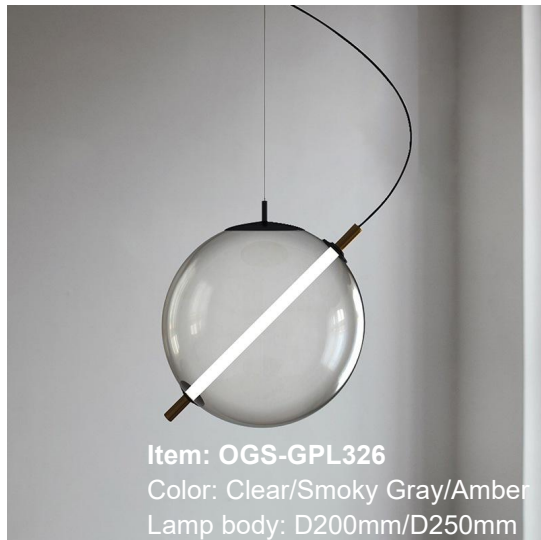

**Item: OGS-GPL333A**  
Color: Gold  
Lamp body: D360\*H490mm

**Item: OGS-GPL330F**  
Color: As picture  
Lamp body: D100\*H570mm

**Item: OGS-GPL330E**  
Color: As picture  
Lamp body: D200\*H700mm

**Item: OGS-GPL330D**  
Color: As picture  
Lamp body: D200\*H500mm

**Item: OGS-GPL330C**  
Color: As picture  
Lamp body: D250\*H500mm

**Item: OGS-GPL330B**  
Color: As picture  
Lamp body: D250\*H500mm

**Item: OGS-GPL330A**  
Color: As picture  
Lamp body: D250\*H700mm

**Item: OGS-GPL329B**  
Color: Milk white  
Lamp body: D150mm/D250mm

**Item: OGS-GPL329A**  
Color: Milk white  
Lamp body: D250mm/D350mm

**Item: OGS-GPL328B**  
Color: Milk white  
Lamp body: D250\*H850mm

**Item: OGS-GPL328C**  
Color: Milk white  
Lamp body: D200\*H1050mm

**Item: OGS-GPL328A**  
Color: Milk white  
Lamp body: D200\*H800mm

Item: OGS-GPL326  
Color: Clear/Smoky Gray/Amber  
Lamp body: D200mm/D250mm