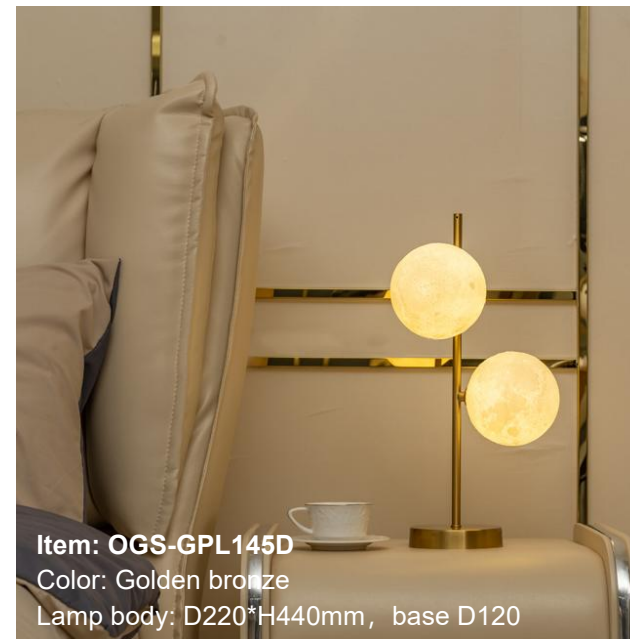

**Item: OGS-GPL146W**  
Color: White/Black/Gold  
Lamp body: D150mm/D200mm

**Item: OGS-GPL146T**  
Color: White/Black/Gold  
Lamp body: D150mm/D200mm/  
D250mm/D300mm

Item: OGS-GPL145  
Color: Gold  
Lamp body: D150mm/D200mm

Item: OGS-GPL145C (L)  
Color: Golden bronze  
Lamp body: D300\*H320mm, base D120

Item: OGS-GPL145C (S)  
Color: Golden bronze  
Lamp body: D200\*H550mm, base D150

Item: OGS-GPL145C (M)  
Color: Golden bronze  
Lamp body: D250\*H270mm, base D120

Item: OGS-GPL145B  
Color: Golden bronze  
Lamp body: D160\*H180mm, base D100/  
D200\*H250mm, base D120

Item: OGS-GPL145A  
Color: Gold  
Lamp body: D180\*H300mm

Item: OGS-GPL145D  
Color: Golden bronze  
Lamp body: D220\*H440mm, base D120