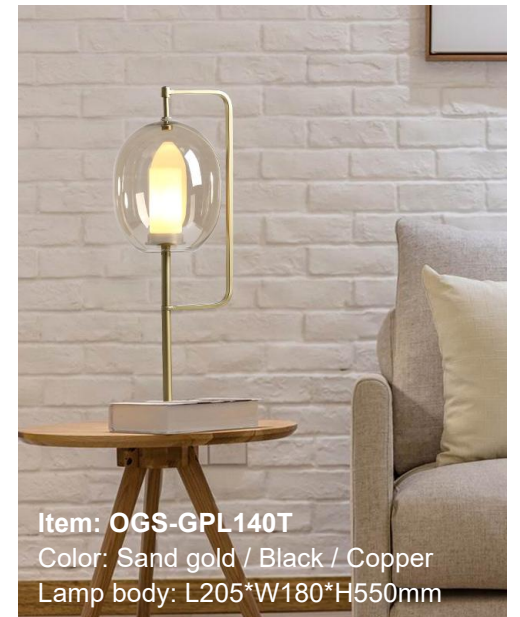

Item: OGS-GPL145C (L)  
Color: Golden bronze  
Lamp body: D300\*H320mm, base D120

Item: OGS-GPL145C (S)  
Color: Golden bronze  
Lamp body: D200\*H550mm, base D150

Item: OGS-GPL145C (M)  
Color: Golden bronze  
Lamp body: D250\*H270mm, base D120

Item: OGS-GPL145B  
Color: Golden bronze  
Lamp body: D160\*H180mm, base D100/  
D200\*H250mm, base D120

Item: OGS-GPL145A  
Color: Gold  
Lamp body: D180\*H300mm

Item: OGS-GPL145D  
Color: Golden bronze  
Lamp body: D220\*H440mm, base D120