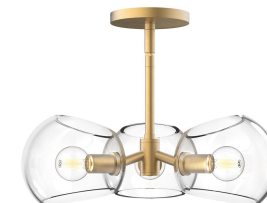

**Glass Lamp**

**Item: OGS-GPL382**  
Color: White+Smoke Grey  
Lamp body: D150\*H190mm

**Item: OGS-GPL383A**  
Color: Black+Creamy  
yellow/Milk white  
Lamp body: D360\*H180mm

**Item: OGS-GPL383B**  
Color: Black+Creamy  
yellow/Milk white  
Lamp body: D360\*H180mm

**Item: OGS-GPL370A**  
Color: Clear/Smoky/Gray/Amber  
Lamp body: D150\*H180mm

**Item: OGS-GPL369B**

Color: Red/Green/Blue/Frosted white  
Lamp body: D210\*H260mm

**Item: OGS-GPL369C**

Color: Red/Green/Blue/Frosted white  
Lamp body: D150\*H500mm

Item: OGS-GPL368  
 Color: Gold+Clear/Smoky Gray/Amber  
 Lamp body: D250mm

Item: OGS-GPL367W-2  
 Color: Gold  
 Lamp body: W420\*H130\*D170mm

Item: OGS-GPL367W-1  
 Color: Gold  
 Lamp body: W150\*H130\*D170mm

Item: OGS-GPL367-8  
 Color: Gold  
 Lamp body: L1200\*W450\*H180mm

Item: OGS-GPL367-6  
 Color: Gold  
 Lamp body: D940\*H330mm

Item: OGS-GPL367-3  
 Color: Gold  
 Lamp body: D400\*H130mm

**Item: OGS-GPL366**  
Color: Black+White  
Lamp body: D200mm/D250mm/  
D300mm/D400mm