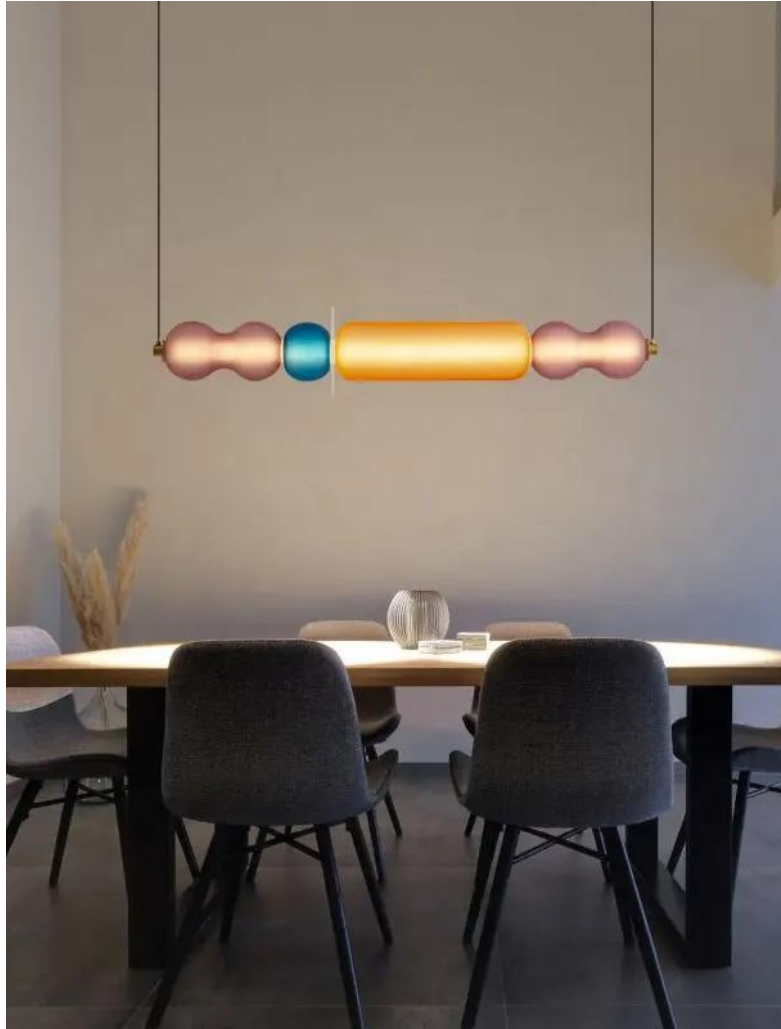

**Item: OGS-GPL371B-2**  
Color: Copper+Yellow+Blue  
Lamp body: D150\*H300mm

**Item: OGS-GPL371B-1**  
Color: Copper+Orange+Blue  
Lamp body: D150\*H300mm

**Item: OGS-GPL371A-2**  
Color: Copper+Blue+Yellow  
Lamp body: D150\*H700mm

**Item: OGS-GPL371A-1**  
Color: Copper+Blue+Yellow  
Lamp body: D150\*H700mm

**Item: OGS-GPL371A-5**

Color: Copper+Orange+SmokeGrey+Blue

Lamp body: L1050\*H150mm

**Item: OGS-GPL371A-4**

Color: Copper+MistPurple+Orange+Blue