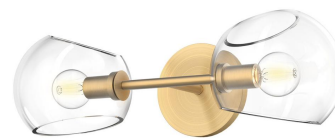

**Glass Lamp**

**Item: OGS-GPL382**  
Color: White+Smoke Grey  
Lamp body: D150\*H190mm

**Item: OGS-GPL383A**  
Color: Black+Creamy  
yellow/Milk white  
Lamp body: D360\*H180mm

**Item: OGS-GPL383B**  
Color: Black+Creamy  
yellow/Milk white  
Lamp body: D360\*H180mm

**Item: OGS-GPL381B**  
Color: Clear+white  
Lamp body: D380\*H300mm

**Item: OGS-GPL380C**  
Color: Amber/Smoke Grey  
Lamp body: D450\*H330mm

**Item: OGS-GPL380B**  
Color: Amber/Smoke Grey  
Lamp body: D350\*H220mm/  
D450\*H190mm

**Item: OGS-GPL370A**  
Color: Clear/Smoky/Gray/Amber  
Lamp body: D150\*H180mm

**Item: OGS-GPL369B**

Color: Red/Green/Blue/Frosted white  
Lamp body: D210\*H260mm

**Item: OGS-GPL369C**

Color: Red/Green/Blue/Frosted white  
Lamp body: D150\*H500mm

Item: OGS-GPL368  
 Color: Gold+Clear/Smoky Gray/Amber  
 Lamp body: D250mm

Item: OGS-GPL367W-2  
 Color: Gold  
 Lamp body: W420\*H130\*D170mm

Item: OGS-GPL367W-1  
 Color: Gold  
 Lamp body: W150\*H130\*D170mm