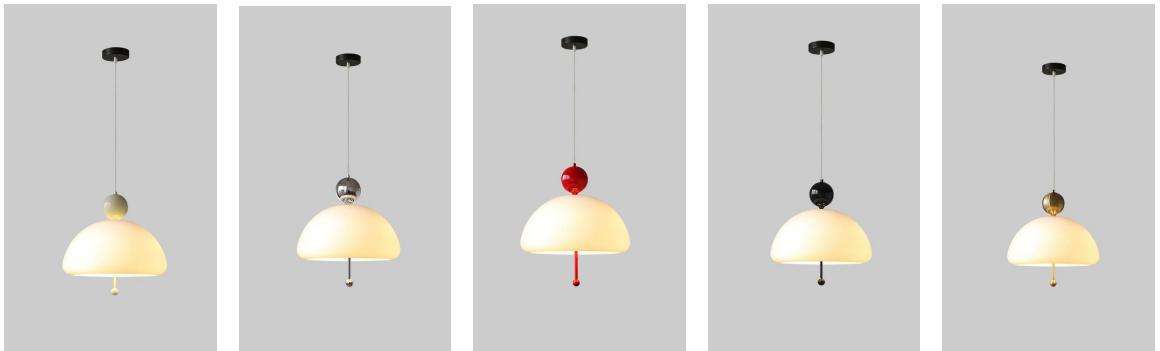

**Item: OGS-GPL374-5**  
Color: Black+Smoke Grey  
Lamp body: L1100\*W100\*H120mm

**Item: OGS-GPL374-3**  
Color: Black+Smoke Grey  
Lamp body: L600\*W100\*H120mm

Item: OGS-GPL372  
Color: Gold+white  
Lamp body: D400\*H300mm

Item: OGS-GPL373  
Color: White/Smoke grey/Dark brown  
Lamp body: D86\*H170mm/  
D124\*H220mm

**Item: OGS-GPL371F**

Color: As picture

Lamp body: D250\*H1550mm

**Item: OGS-GPL371T-3**

Color: Copper+Yellow+Smoke Grey