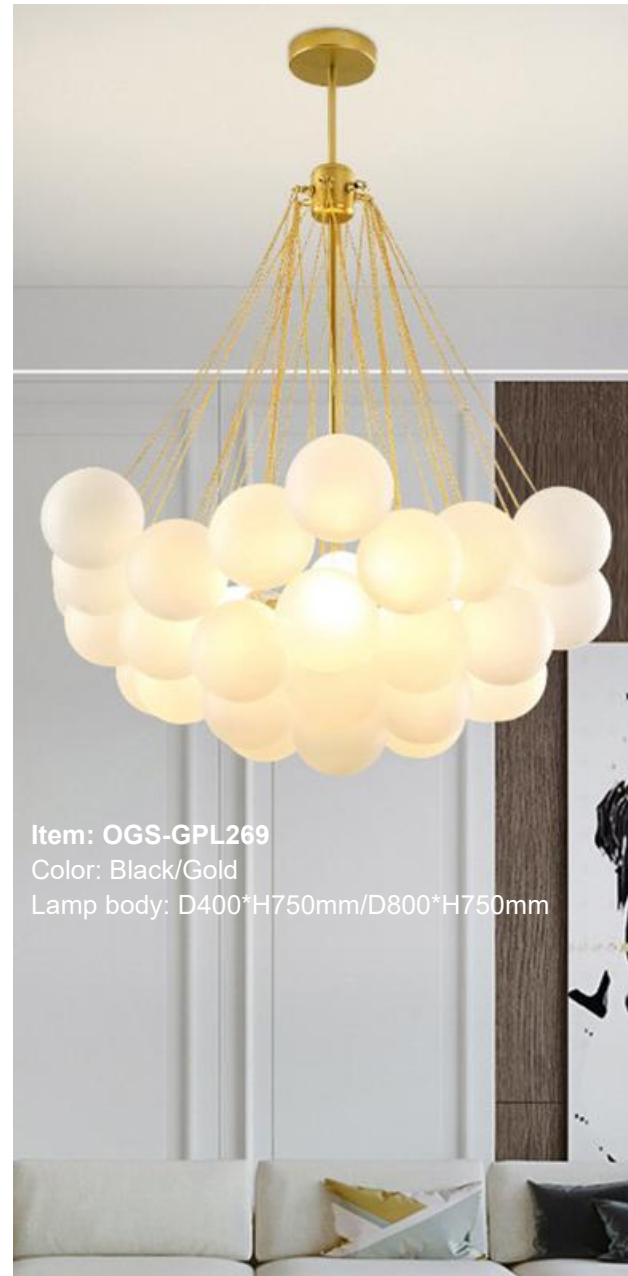

**Item: OGS-GPL279T**  
Color: Black  
Lamp body: D260\*H650mm

**Item: OGS-GPL279**  
Color: Black/gold  
Lamp body: D280\*W165\*H450mm

**Item: OGS-GPL272-1**

Color: Tea colour/smoky gray  
Lamp body: D200\*H300mm

**Item: OGS-GPL272-3**

Color: Tea colour/smoky gray  
Lamp body: Round base:D300  
Rectangle base: D700

**Item: OGS-GPL271W**

Color: Black/grey/milk white/green/Smooth clear glass/faceted clear glass  
Lamp body: D120\*H110mm

**Item: OGS-GPL271**

Color: Black/grey/milk white/green/Smooth clear glass/faceted clear glass  
Lamp body: D120\*H110mm

**Item: OGS-GPL267**  
Color: Gold / gold bronze  
Lamp body: D40\*H280mm/  
D60\*H380mm/D48\*H480mm