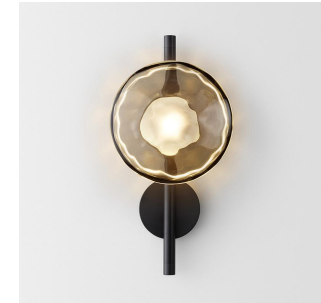

Item: OGS-GPL315  
Color: White/yellow/rose gold/smoky/black  
Lamp body: D200\*H259mm

**Item: OGS-GPL313F-1**  
 Color: Gold + Amber  
 Black + smoked  
 Lamp body: D280\*H1570mm

**Item: OGS-GPL313F-3**  
 Color: Gold + Amber  
 Black + smoked  
 Lamp body: D280\*H1850mm

**Item: OGS-GPL313-2**  
 Color: Gold + Amber  
 Black + smoked  
 Lamp body: L860\*W200\*H200mm

**Item: OGS-GPL313-1**  
 Color: Gold + Amber  
 Black + smoked  
 Lamp body: D200mm

**Item: OGS-GPL313-3**  
 Color: Gold + Amber  
 Black + smoked  
 Lamp body: W200\*H1250mm

**Item: OGS-GPL313W-1A**  
 Color: Gold + Amber  
 Black + smoked  
 Lamp body: D200mm

**Item: OGS-GPL313W-1B**  
 Color: Gold + Amber  
 Black + smoked  
 Lamp body: D200\*H400mm

**Item: OGS-GPL313W-2**  
 Color: Gold + Amber  
 Black + smoked  
 Lamp body: D200\*H640mm