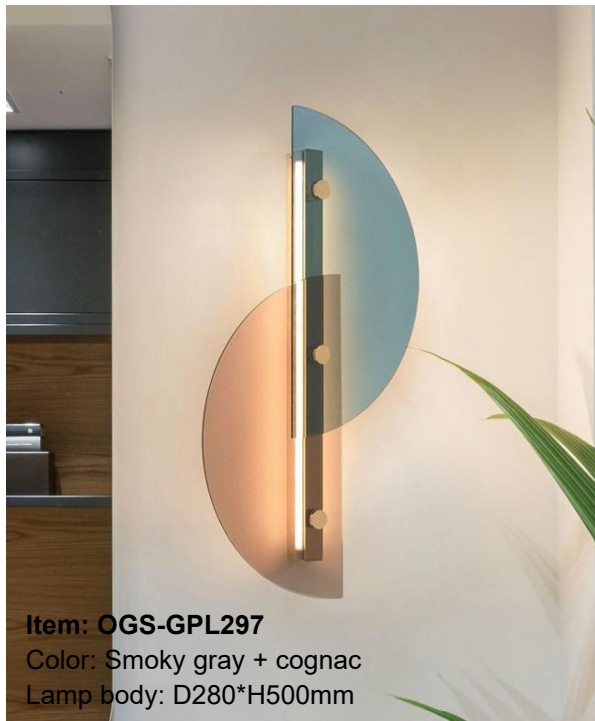

Item: OGS-GPL316  
Color: Bronze  
Lamp body: D190\*H200mm

Item: OGS-GPL316-3  
Color: Bronze  
Lamp body: D190\*H200mm\*3  
Ceiling plate: D300

Item: OGS-GPL314  
Color: White/gold/chrome  
Lamp body: H400\*H400mm

Item: OGS-GPL315  
Color: White/yellow/rose gold/smoky/black  
Lamp body: D200\*H259mm

**Item: OGS-GPL313F-1**  
 Color: Gold + Amber  
 Black + smoked  
 Lamp body: D280\*H1570mm

**Item: OGS-GPL313F-3**  
 Color: Gold + Amber  
 Black + smoked  
 Lamp body: D280\*H1850mm

**Item: OGS-GPL313-2**  
 Color: Gold + Amber  
 Black + smoked  
 Lamp body: L860\*W200\*H200mm

**Item: OGS-GPL313-1**  
 Color: Gold + Amber  
 Black + smoked  
 Lamp body: D200mm

**Item: OGS-GPL313-3**  
 Color: Gold + Amber  
 Black + smoked  
 Lamp body: W200\*H1250mm

**Item: OGS-GPL313W-1A**  
 Color: Gold + Amber  
 Black + smoked  
 Lamp body: D200mm

**Item: OGS-GPL313W-1B**  
 Color: Gold + Amber  
 Black + smoked  
 Lamp body: D200\*H400mm

**Item: OGS-GPL313W-2**  
 Color: Gold + Amber  
 Black + smoked  
 Lamp body: D200\*H640mm