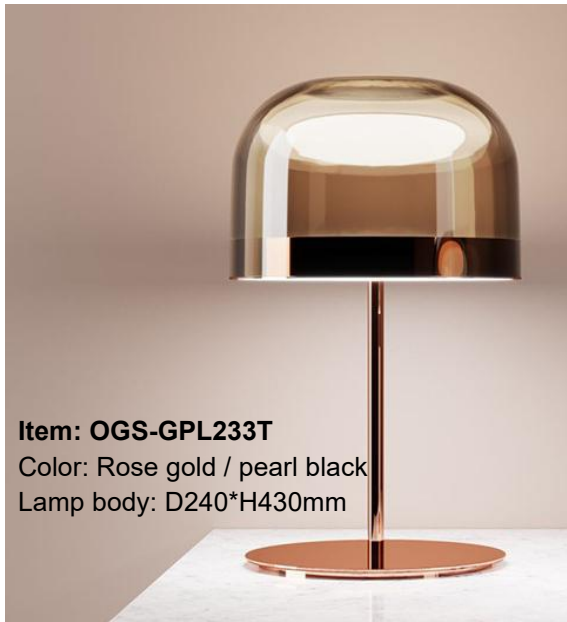

Item: OGS-GPL245W  
Color: Smoke gray/amber/clear  
Lamp body: D230\*W90mm

**Item: OGS-GPL229**  
Color: Blue/amber/clear/ash  
Lamp body: D130\*H480mm

**Item: OGS-GPL241**  
Color: Antique brass / smoke grey / dark blue  
Lamp body: D200mm / D300mm

**Item: OGS-GPL241W**  
Color: Antique brass / smoke grey / dark blue  
Lamp body: D150mm

**Item: OGS-GPL233F**  
Color: Rose gold / pearl black  
Lamp body: D240\*H1500mm

**Item: OGS-GPL233**  
Color: Smoke gray/amber/Rose gold /  
pearl black  
Lamp body: D240\*H440mm

**Item: OGS-GPL233T**  
Color: Rose gold / pearl black  
Lamp body: D240\*H430mm

**Item: OGS-GPL234W**  
Color: Smoke gray/amber  
Lamp body: D200\*H400mm

**Item: OGS-GPL234**  
Color: Smoke gray/amber  
Lamp body: D200\*H200mm