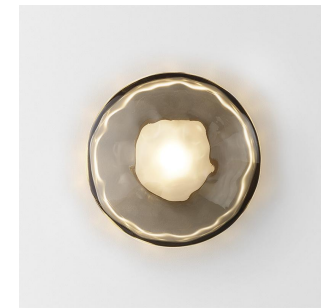

Item: OGS-GPL313W-1A
Color: Gold + Amber
Black + smoked
Lamp body: D200mm