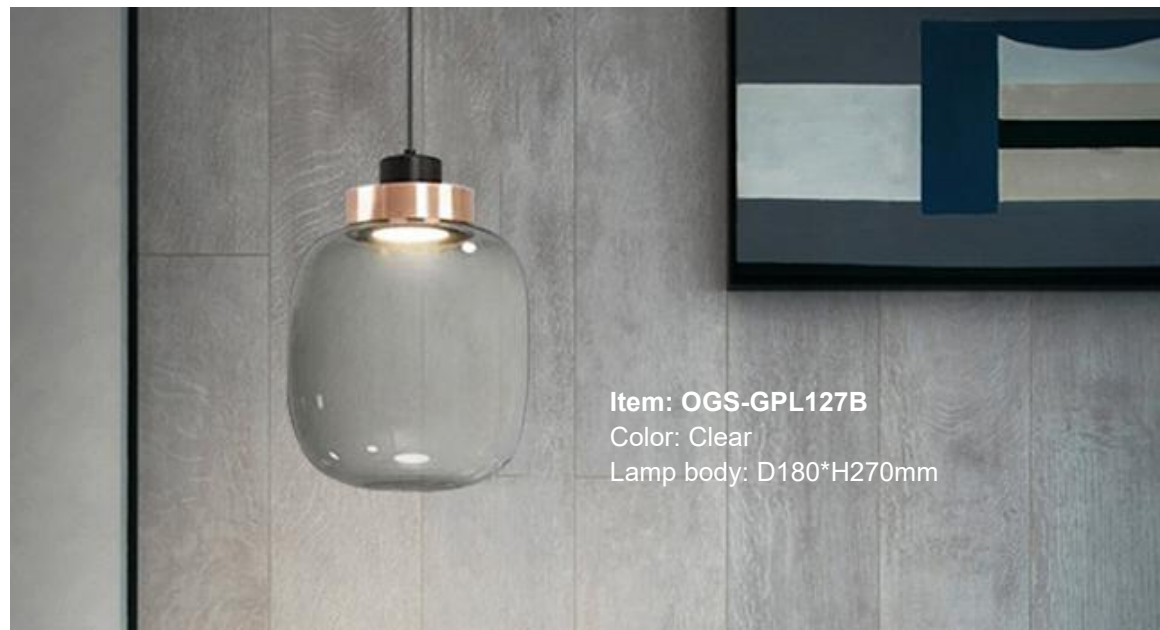

Color: Black + Clear / White + Clear /  
Brown + Clear

Lamp body: D650\*H700mm

**Item: OGS-GPL129**

Color: Scrub + clear / Amber

Lamp body: D360\*H390mm

Item: OGS-GPL126C

Color: Amber / Smoke gray / Clear  
Lamp body: D170\*H280mm

Item: OGS-GPL126A

Color: Amber / Smoke gray / Clear  
Lamp body: D300\*H300mm

Item: OGS-GPL126B

Color: Amber / Smoke gray / Clear  
Lamp body: D300\*H150mm

Item: OGS-GPL126D

Color: Amber / Smoke gray / Clear  
Lamp body: D180\*H300mm

Item: OGS-GPL127A

Color: Clear  
Lamp body: D200\*H200mm

Item: OGS-GPL127B

Color: Clear  
Lamp body: D180\*H270mm

**Item: OGS-GPL114**  
Color: Clear / Smoke gray / Yellow / Purple  
Lamp body: D260\*H330mm