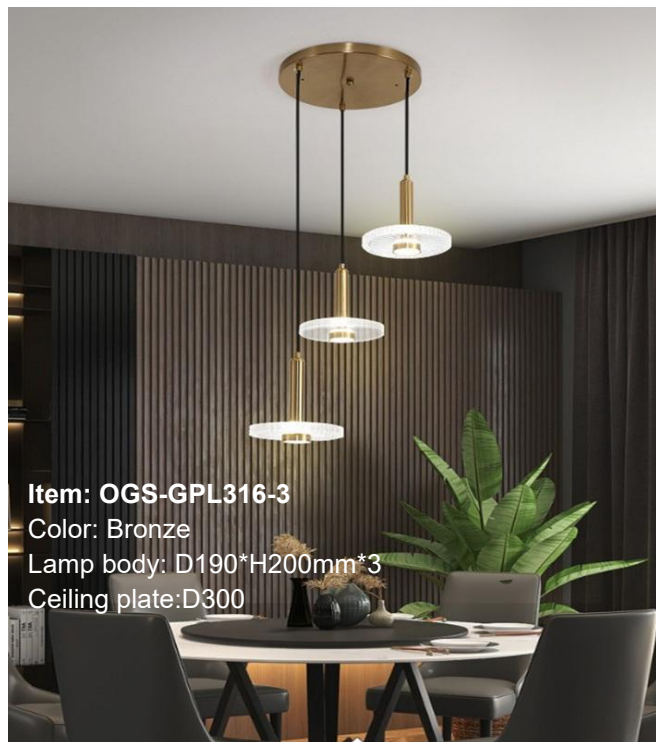

Item: OGS-GPL314
Color: White/gold/chrome
Lamp body: H400*H400mm

Item: OGS-GPL316-3
Color: Bronze
Lamp body: D190*H200mm*3
Ceiling plate: D300