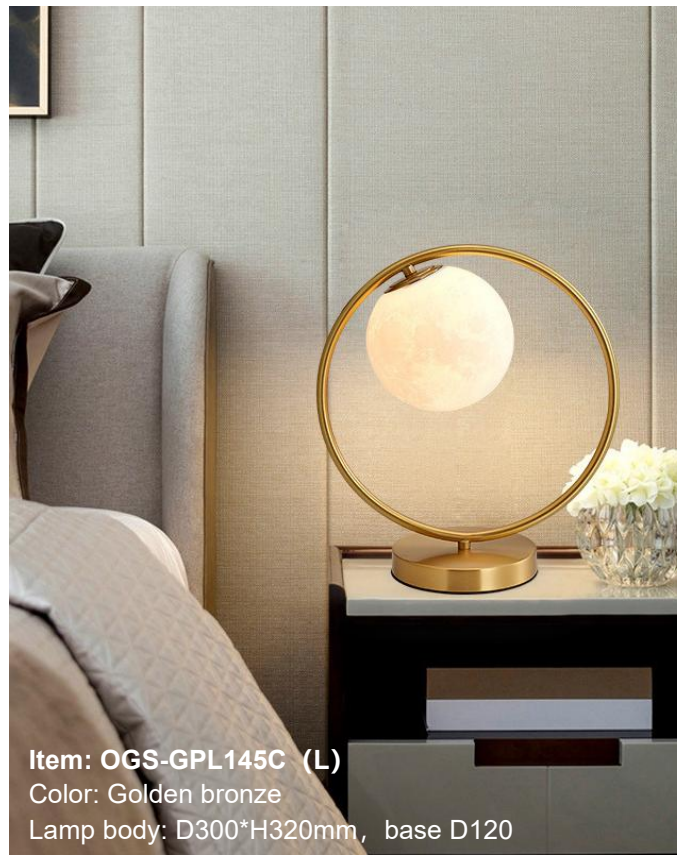

**Item: OGS-GPL147L**  
 Color: Red bronze / Chrome  
 Lamp body: D400\*H1780mm

**Item: OGS-GPL147T**  
 Color: Red bronze / Chrome  
 Lamp body: D300\*H420mm

**Item: OGS-GPL146**  
Color: White/Black/Gold  
Lamp body: D200mm/D250mm/D300mm

**Item: OGS-GPL146W**  
Color: White/Black/Gold  
Lamp body: D150mm/D200mm

**Item: OGS-GPL146T**  
Color: White/Black/Gold  
Lamp body: D150mm/D200mm/  
D250mm/D300mm

Item: OGS-GPL145  
Color: Gold  
Lamp body: D150mm/D200mm

Item: OGS-GPL145C (L)  
Color: Golden bronze  
Lamp body: D300\*H320mm, base D120

Item: OGS-GPL145C (S)  
Color: Golden bronze  
Lamp body: D200\*H550mm, base D150

Item: OGS-GPL145C (M)  
Color: Golden bronze  
Lamp body: D250\*H270mm, base D120