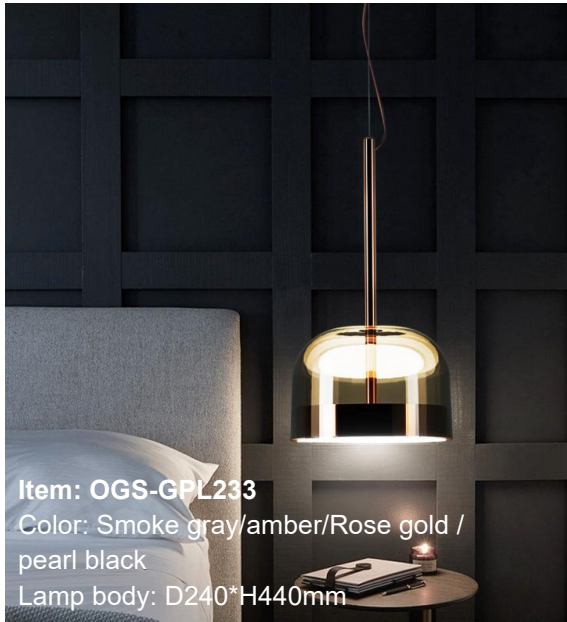

Item: OGS-GPL247  
Color: Clear  
Lamp body: D200\*H390mm/  
D250\*H430mm/D300\*H480mm

Item: OGS-GPL245  
Color: Smoke gray/amber/clear  
Lamp body: D230\*H150mm

Item: OGS-GPL245T  
Color: Smoke gray/amber/clear  
Lamp body: D230\*H420mm

Item: OGS-GPL245W  
Color: Smoke gray/amber/clear  
Lamp body: D230\*W90mm

**Item: OGS-GPL229**  
Color: Blue/amber/clear/ash  
Lamp body: D130\*H480mm

**Item: OGS-GPL241**  
Color: Antique brass / smoke grey / dark blue  
Lamp body: D200mm / D300mm

**Item: OGS-GPL241W**  
Color: Antique brass / smoke grey / dark blue  
Lamp body: D150mm

**Item: OGS-GPL233F**  
Color: Rose gold / pearl black  
Lamp body: D240\*H1500mm

**Item: OGS-GPL233**  
Color: Smoke gray/amber/Rose gold /  
pearl black  
Lamp body: D240\*H440mm