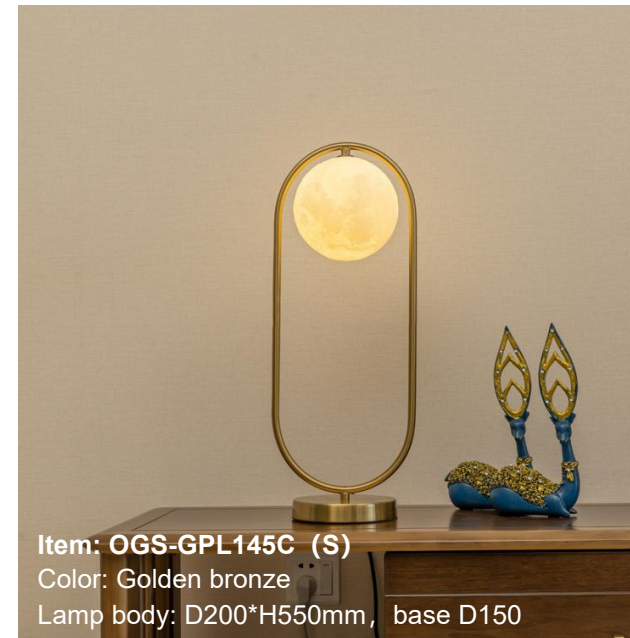

**Item: OGS-GPL148**  
 Color: As Pictured  
 Lamp body: D190\*H615mm/  
 D190\*H665mm/D150\*H540mm/  
 D150\*H775mm/D190\*H710mm/  
 D160\*H785mm

**Item: OGS-GPL147**  
 Color: Red bronze / Gold / Chrome  
 Lamp body: D300mm/D400mm

**Item: OGS-GPL147L**  
 Color: Red bronze / Chrome  
 Lamp body: D400\*H1780mm

**Item: OGS-GPL147T**  
 Color: Red bronze / Chrome  
 Lamp body: D300\*H420mm

**Item: OGS-GPL146**  
Color: White/Black/Gold  
Lamp body: D200mm/D250mm/D300mm

**Item: OGS-GPL146W**  
Color: White/Black/Gold  
Lamp body: D150mm/D200mm

**Item: OGS-GPL146T**  
Color: White/Black/Gold  
Lamp body: D150mm/D200mm/  
D250mm/D300mm

Item: OGS-GPL145  
Color: Gold  
Lamp body: D150mm/D200mm

Item: OGS-GPL145C (L)  
Color: Golden bronze  
Lamp body: D300\*H320mm, base D120

Item: OGS-GPL145C (S)  
Color: Golden bronze  
Lamp body: D200\*H550mm, base D150

Item: OGS-GPL145C (M)  
Color: Golden bronze  
Lamp body: D250\*H270mm, base D120