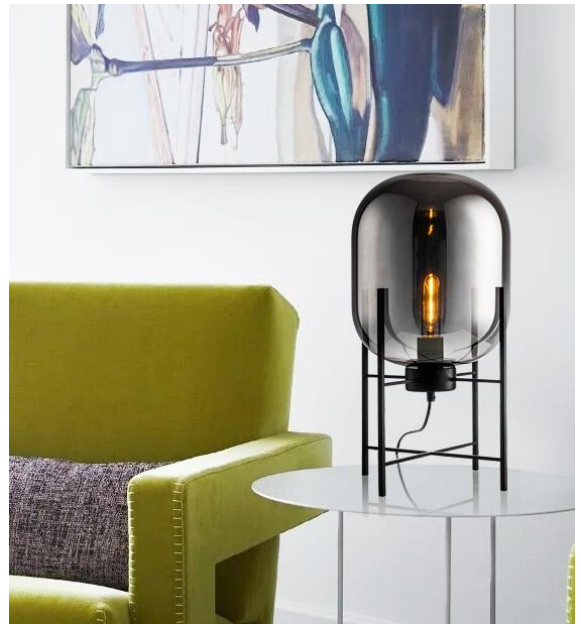

Item: OGS-LD306T
Color: White
Lamp body: D300*H300mm