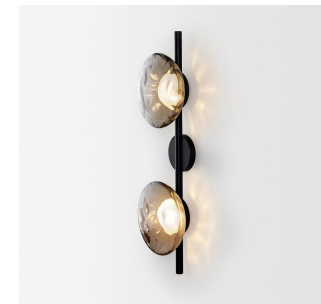

Item: OGS-GPL316  
Color: Bronze  
Lamp body: D190\*H200mm

Item: OGS-GPL316-3  
Color: Bronze  
Lamp body: D190\*H200mm\*3  
Ceiling plate: D300

Item: OGS-GPL314  
Color: White/gold/chrome  
Lamp body: H400\*H400mm

Item: OGS-GPL315  
Color: White/yellow/rose gold/smoky/black  
Lamp body: D200\*H259mm

**Item: OGS-GPL313F-1**  
 Color: Gold + Amber  
 Black + smoked  
 Lamp body: D280\*H1570mm

**Item: OGS-GPL313F-3**  
 Color: Gold + Amber  
 Black + smoked  
 Lamp body: D280\*H1850mm

**Item: OGS-GPL313-2**  
 Color: Gold + Amber  
 Black + smoked  
 Lamp body: L860\*W200\*H200mm

**Item: OGS-GPL313-1**  
 Color: Gold + Amber  
 Black + smoked  
 Lamp body: D200mm

**Item: OGS-GPL313-3**  
 Color: Gold + Amber  
 Black + smoked  
 Lamp body: W200\*H1250mm

**Item: OGS-GPL313W-1A**  
 Color: Gold + Amber  
 Black + smoked  
 Lamp body: D200mm

**Item: OGS-GPL313W-1B**  
 Color: Gold + Amber  
 Black + smoked  
 Lamp body: D200\*H400mm

**Item: OGS-GPL313W-2**  
 Color: Gold + Amber  
 Black + smoked  
 Lamp body: D200\*H640mm