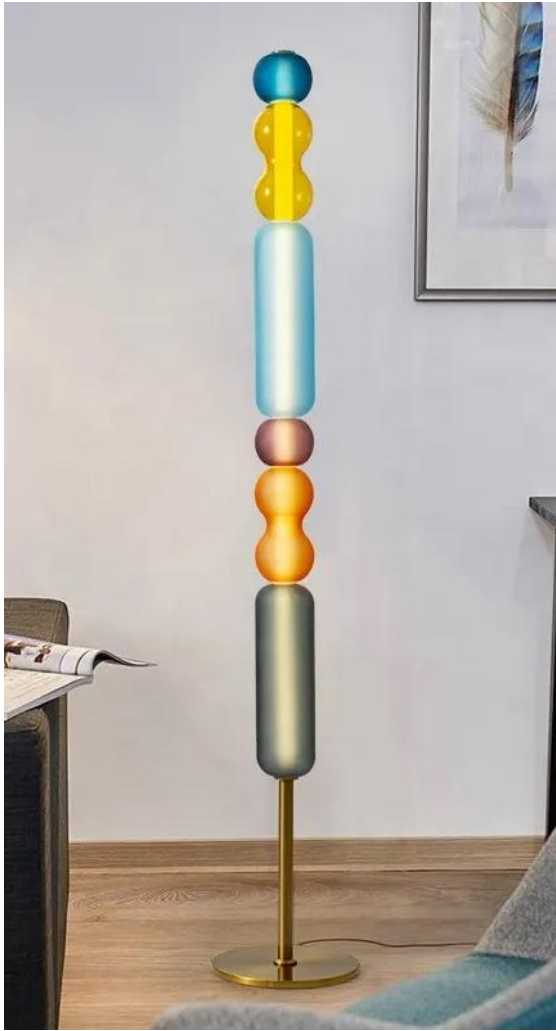

**Item: OGS-GPL375**  
Color: Gold+white  
Lamp body: L250\*W220\*H200mm

**Item: OGS-GPL374-8**  
Color: Black+Smoke Grey  
Lamp body: D800\*H120mm

**Item: OGS-GPL374-6**  
Color: Black+Smoke Grey  
Lamp body: D600\*H120mm

**Item: OGS-GPL374-5**  
Color: Black+Smoke Grey  
Lamp body: L1100\*W100\*H120mm

**Item: OGS-GPL374-3**  
Color: Black+Smoke Grey  
Lamp body: L600\*W100\*H120mm

Item: OGS-GPL372  
Color: Gold+white  
Lamp body: D400\*H300mm

Item: OGS-GPL373  
Color: White/Smoke grey/Dark brown  
Lamp body: D86\*H170mm/  
D124\*H220mm

**Item: OGS-GPL371F**

Color: As picture

Lamp body: D250\*H1550mm

**Item: OGS-GPL371T-3**

Color: Copper+Yellow+Smoke Grey

Lamp body: D120\*H430mm

**Item: OGS-GPL371T-2**

Color: Copper+Yellow+Blue

Lamp body: D120\*H380mm

**Item: OGS-GPL371T-1**

Color: Copper+Orange+Mist Purple

Lamp body: D120\*H300mm

**Item: OGS-GPL371B-4**  
Color: Copper+Orange+Blue  
Lamp body: D150\*H430mm