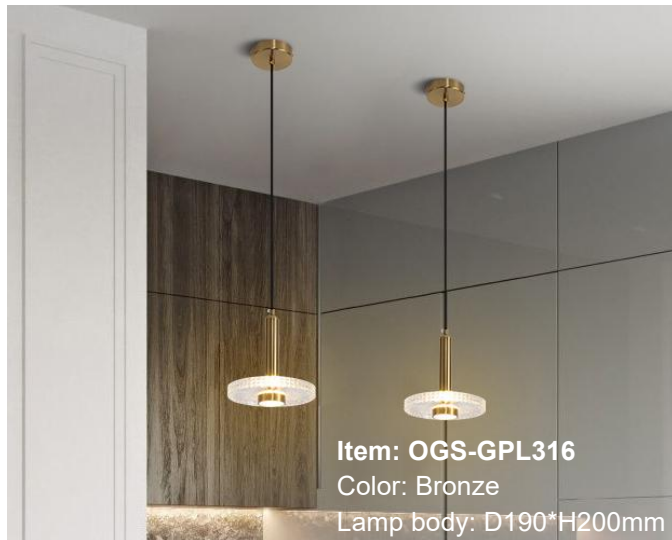

**Item: OGS-GPL329B**  
Color: Milk white  
Lamp body: D150mm/D250mm

**Item: OGS-GPL329A**  
Color: Milk white  
Lamp body: D250mm/D350mm

**Item: OGS-GPL328B**  
Color: Milk white  
Lamp body: D250\*H850mm

**Item: OGS-GPL328C**  
Color: Milk white  
Lamp body: D200\*H1050mm

**Item: OGS-GPL328A**  
Color: Milk white  
Lamp body: D200\*H800mm

Item: OGS-GPL326  
Color: Clear/Smoky Gray/Amber  
Lamp body: D200mm/D250mm