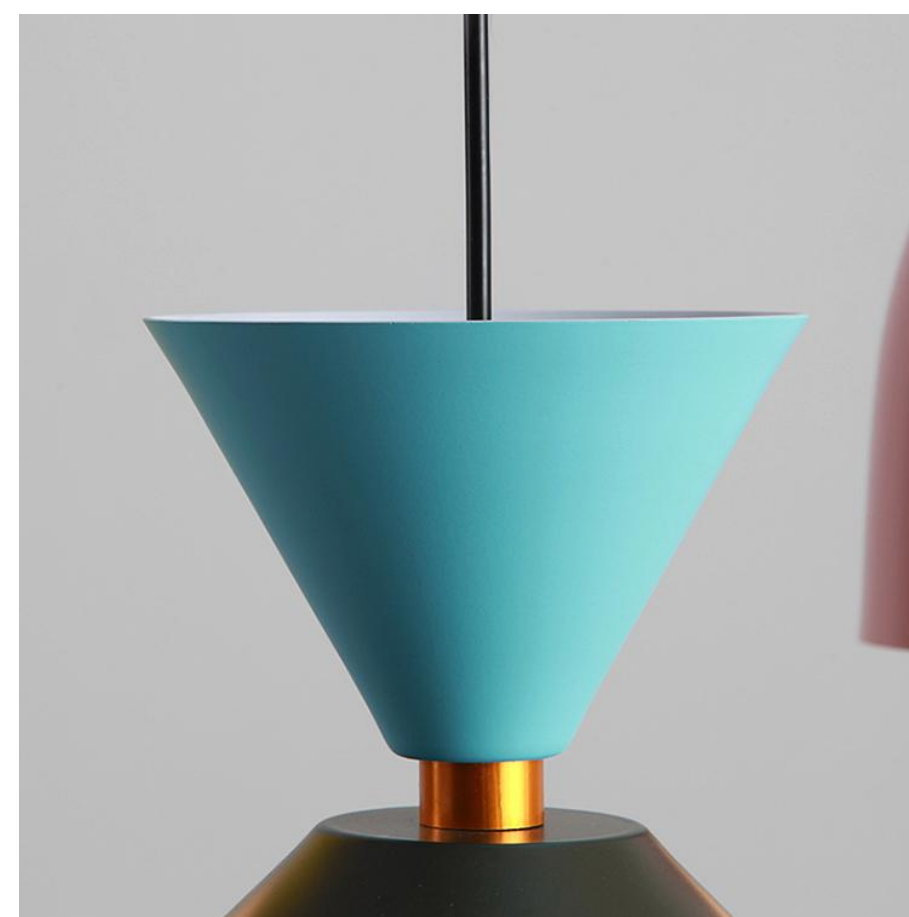

Item: OGS-LD361
Material: Aluminum
Color: as picture
Light holder: E27*1
lamp body(mm): D145*H270/
D360*H230/D165*H385/D200*H155