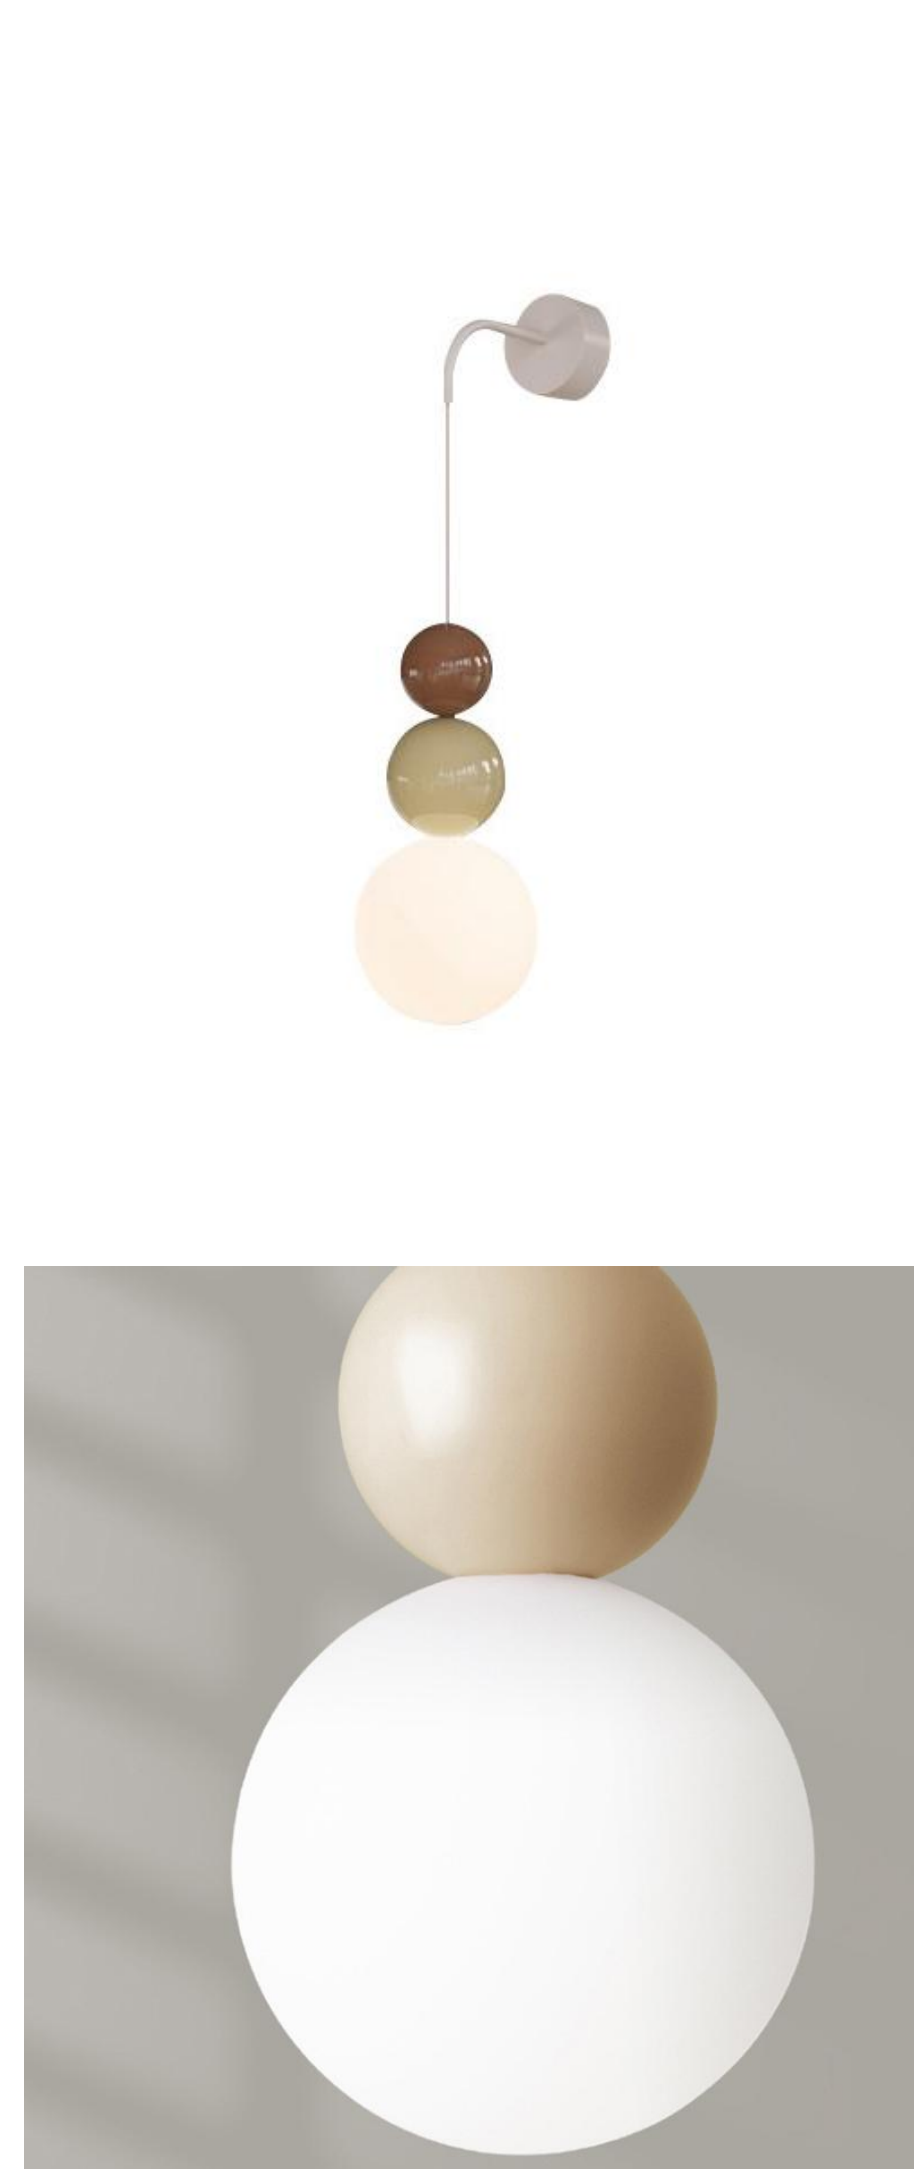

Item: OGS-LD600
Material: Iron
Color: Black
Light holder: LED
Lamp body(mm): D140*H330

Item: OGS-LD599B

Material: Iron+aluminum+plastic

Color: Grey/Blue/Orange

Light holder: LED

Lamp body(mm): D120*H520

Item: OGS-LD599A

Material: Iron+aluminum+plastic

Color: Grey/Blue/Orange

Light holder: LED

Lamp body(mm): D120*H320

Item: OGS-LD598W
Material: Iron + Acrylic
Color: Purple+light purple/
Beige+beige/Chrome+white/
Beige+coffee
Light holder: G9*1
Lamp body(mm): D120*H250