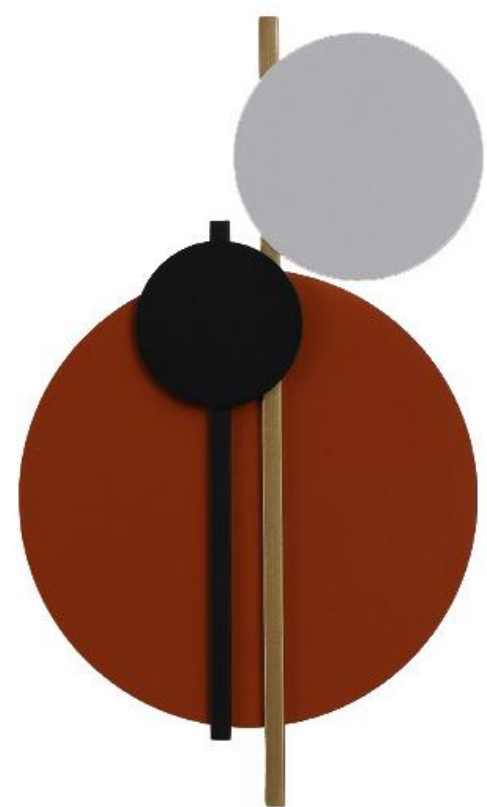

Item: OGS-LD543C

Material: Iron+Acrylic+Aluminum+silicone

Color: Copper+Black+white

Light holder: LED

lamp body(mm): L600*W330*H60

Item: OGS-LD543D

Material: Iron+Acrylic

Color: Orange/Green+Black+white