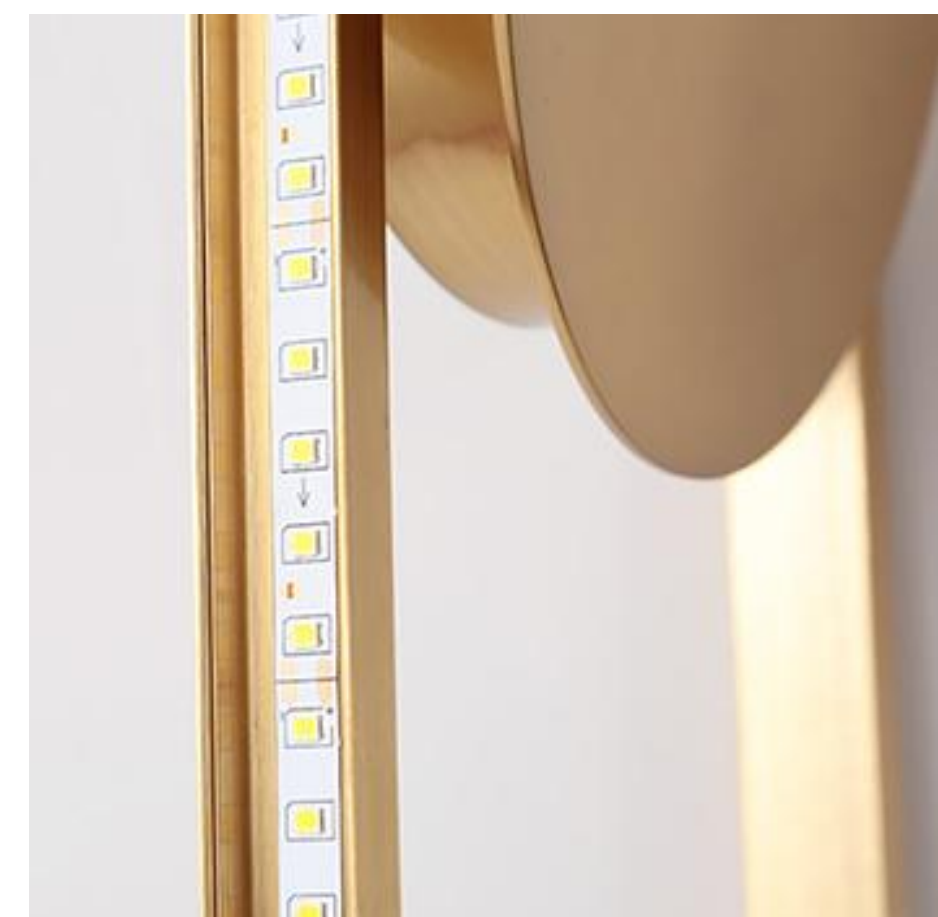

Ceiling plate:D100mm

Item: OGS-LD507T

Material: Carbon steel+aluminum

Color: Black+Gold

Light holder: LED*10W

lamp body(mm): L60*W100*H450

Base:60*60*300mm

Item: OGS-LD507F

Material: Carbon steel+aluminum

Color: Black+Gold

Light holder: LED*10W

lamp body(mm): L80*W150*H1280

Base:150*150mm/L80*W150*H1680

Base:150*150mm/L80*W150*H1100-1800

Base:150*150mm

Item: OGS-LD509
Material: Iron + Aluminum
Color: Plating bronze
Light holder: LED
lamp body(mm): 160*490