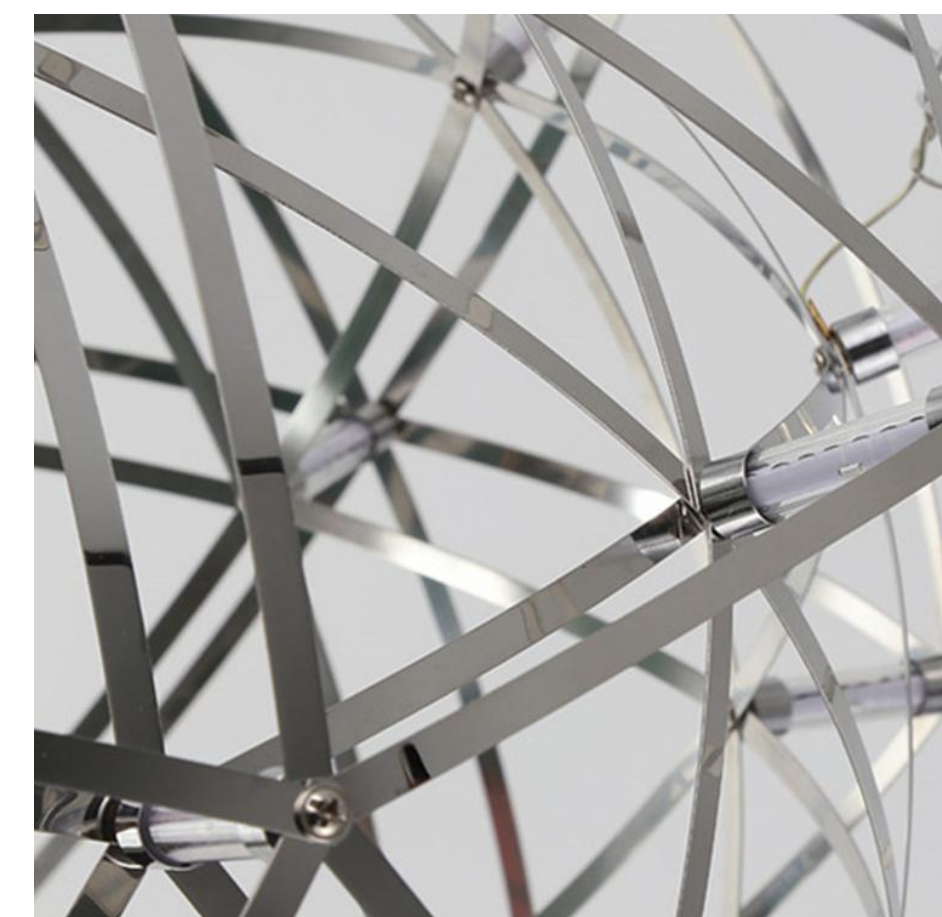

Item: OGS-CY09

Material: Stainless steel

Color: silver

Light holder: LED*12*0.6W/LED*18*0.6W/

LED*42*0.6W/LED*92*0.6W/LED*162*0.6W

lamp body(mm): D200/D300/D400/D450/D500/

D600/D650/D700/D800/D900/D1000/D1200