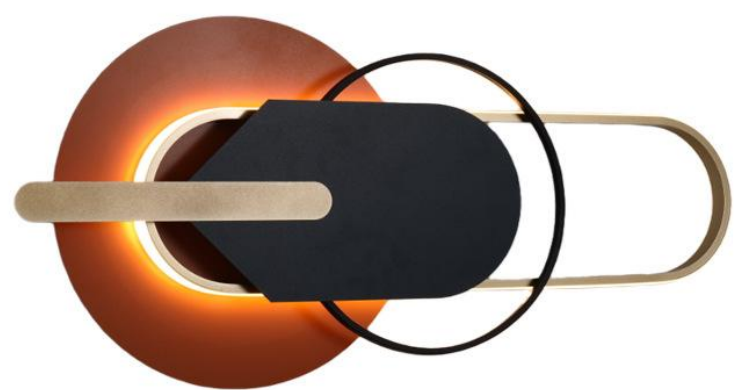

Item: OGS-LD543B
Material: Iron+Acrylic
Color: Orange+Copper+Black+white
Light holder: LED 31W
lamp body(mm): L840*W390*H60