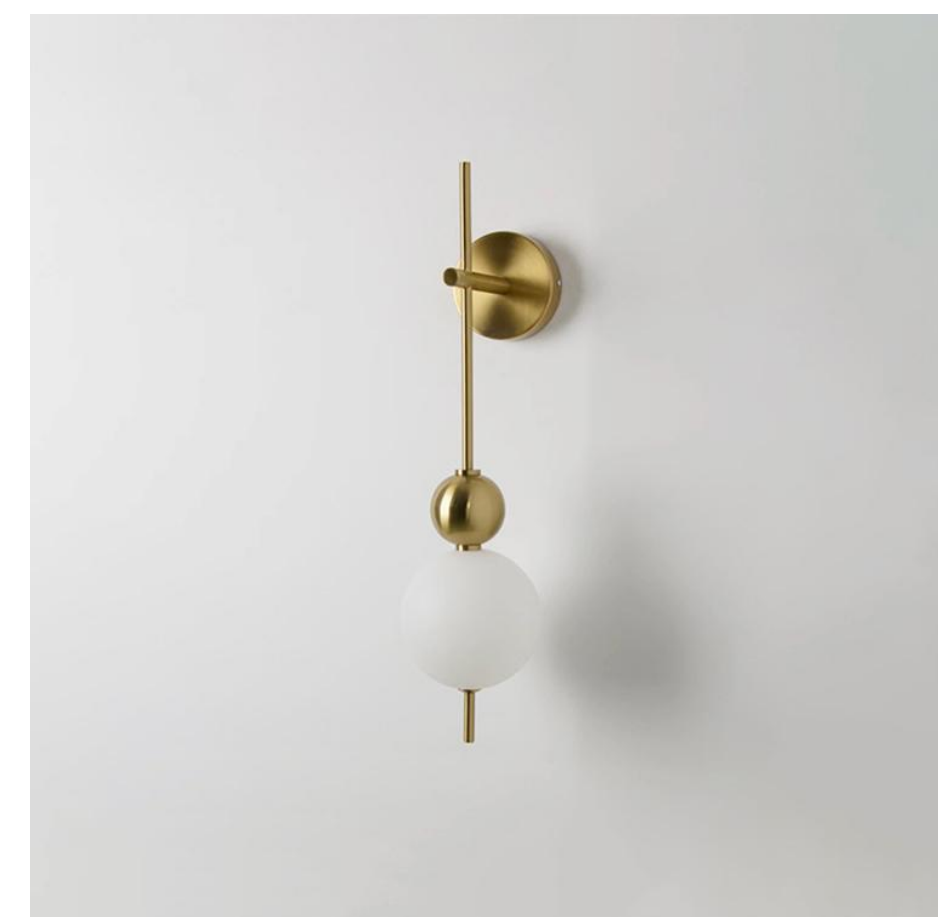

Light holder: G4

lamp body(mm): W165*H105

Item: OGS-LD577

Material: Metal

Color: red bronze/copper/

Outside White inside red/

Outside White inside yellow/

Outside Black inside red

/Outside Black inside yellow

Light holder: LED

lamp body(mm): D200/D250

Item: OGS-LD576W-6
Material: Aluminum+Aplastic
Color: Copper
Light holder: LED*45W
lamp body(mm): W280*H1070

Item: OGS-LD576W-4
Material: Aluminum+Aplastic
Color: Copper
Light holder: LED*28W
lamp body(mm): W280*H720

Item: OGS-LD576W-2
Material: Aluminum+Aplastic
Color: Copper
Light holder: LED*14W
lamp body(mm): W280*H650

OGS-LD576

Item: OGS-LD576
Material: Aluminum+Aplastic
Color: Copper
Light holder: LED*45W
lamp body(mm): L1330

OGS-LD574F

Item: OGS-LD574F
Material: Iron+glass
Color: White
Light holder: E27*1
lamp body(mm): D250*H1650

Item: OGS-LD574W
Material: Iron+glass
Color: White
Light holder: E27*1
lamp body(mm): D235*H650