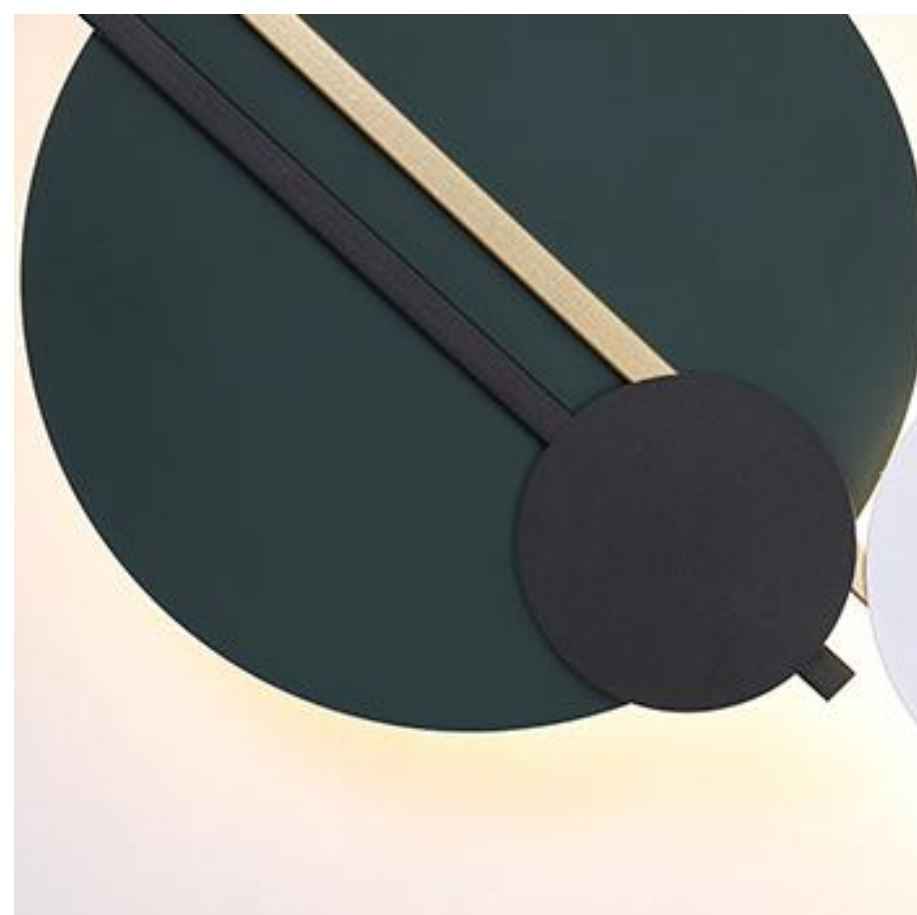

Item: OGS-LD543D

Material: Iron+Acrylic

Color: Orange/Green+Black+white

Light holder: LED 12W/LED 25W

lamp body(mm): L380*W230*H50/
L750*W420*H50