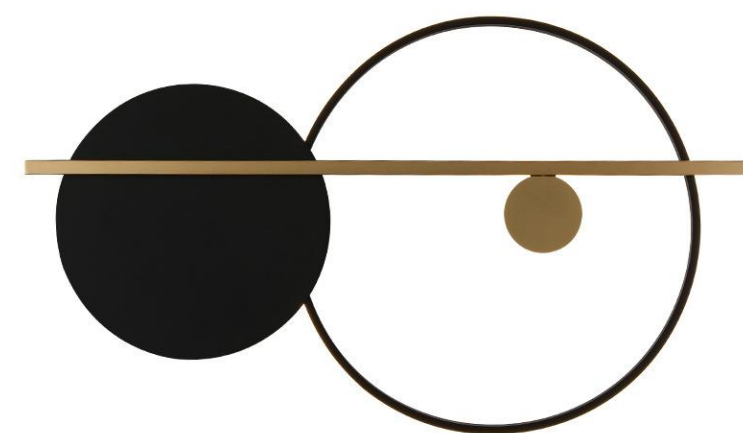

Item: OGS-LD543E

Material: Iron+Aluminum+silicone

Color: Copper+Black/white

Light holder: LED 30W

lamp body(mm): L800*W460*H60