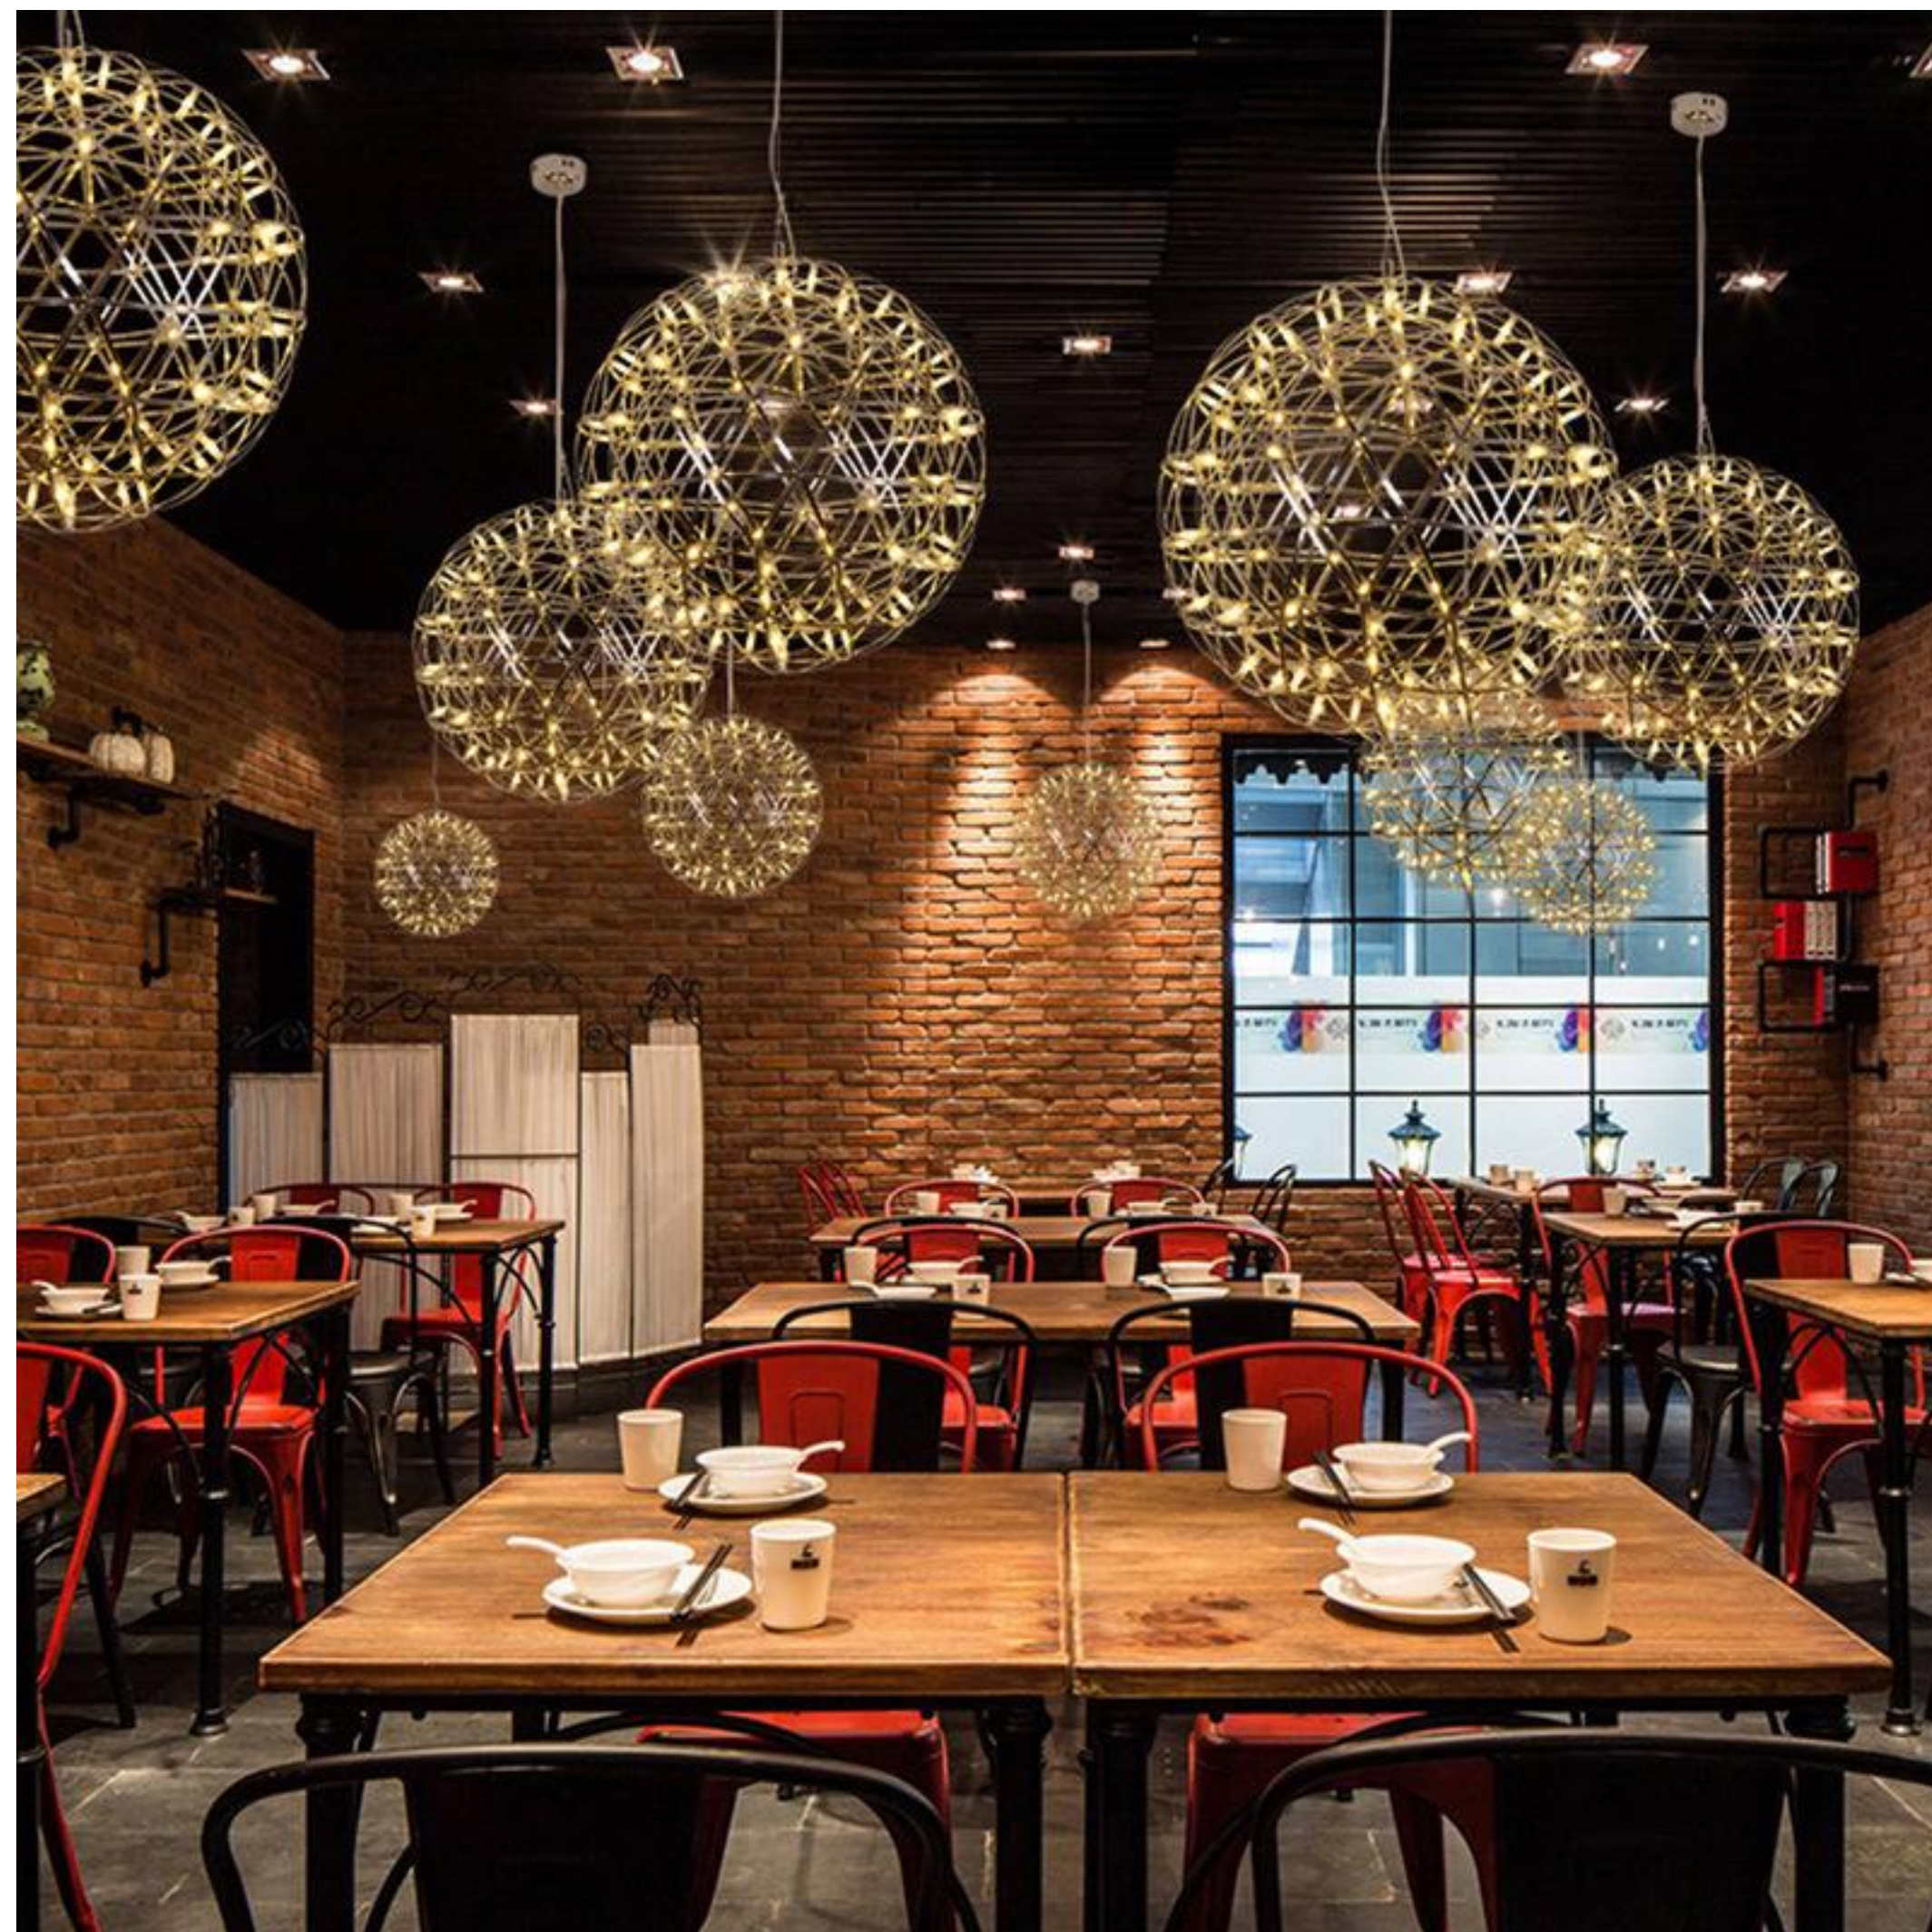

Item: OGS-CY09

Material: Stainless steel

Color: silver

Light holder: LED*12*0.6W/LED*18*0.6W/

LED*42*0.6W/LED*92*0.6W/LED*162*0.6W

lamp body(mm): D200/D300/D400/D450/D500/

D600/D650/D700/D800/D900/D1000/D1200