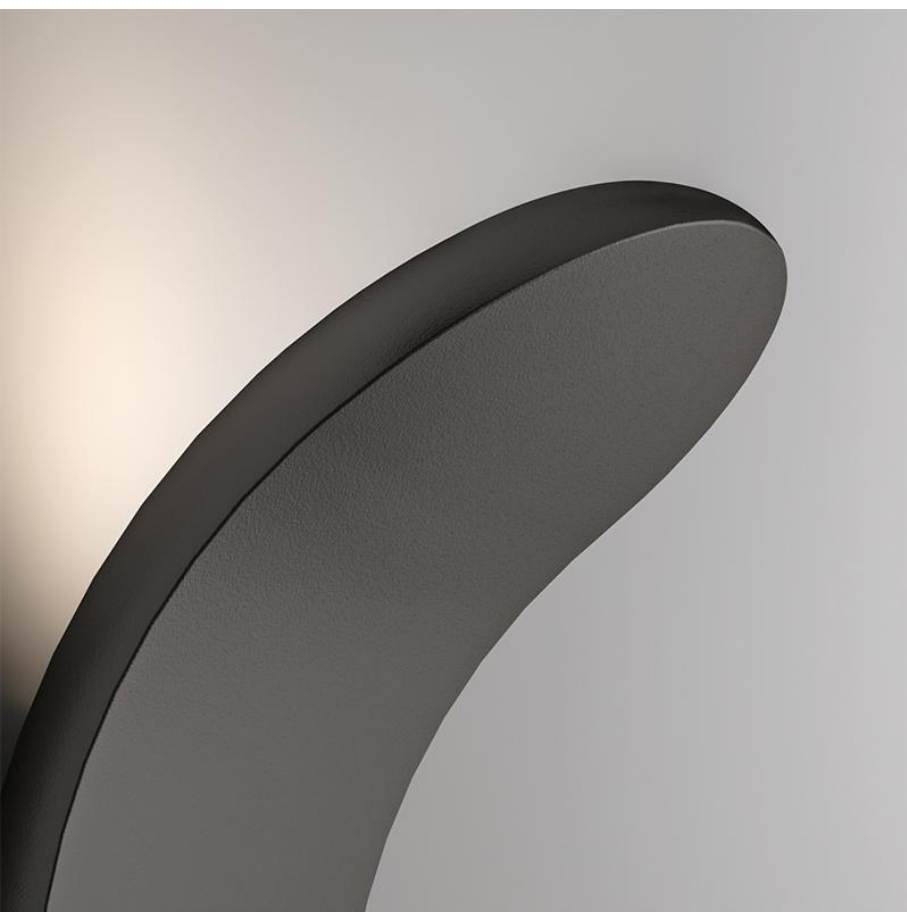

Item: OGS-LD579
Material: Aluminum
Color: Black/White
Light holder: LED
lamp body(mm): 185*100*100