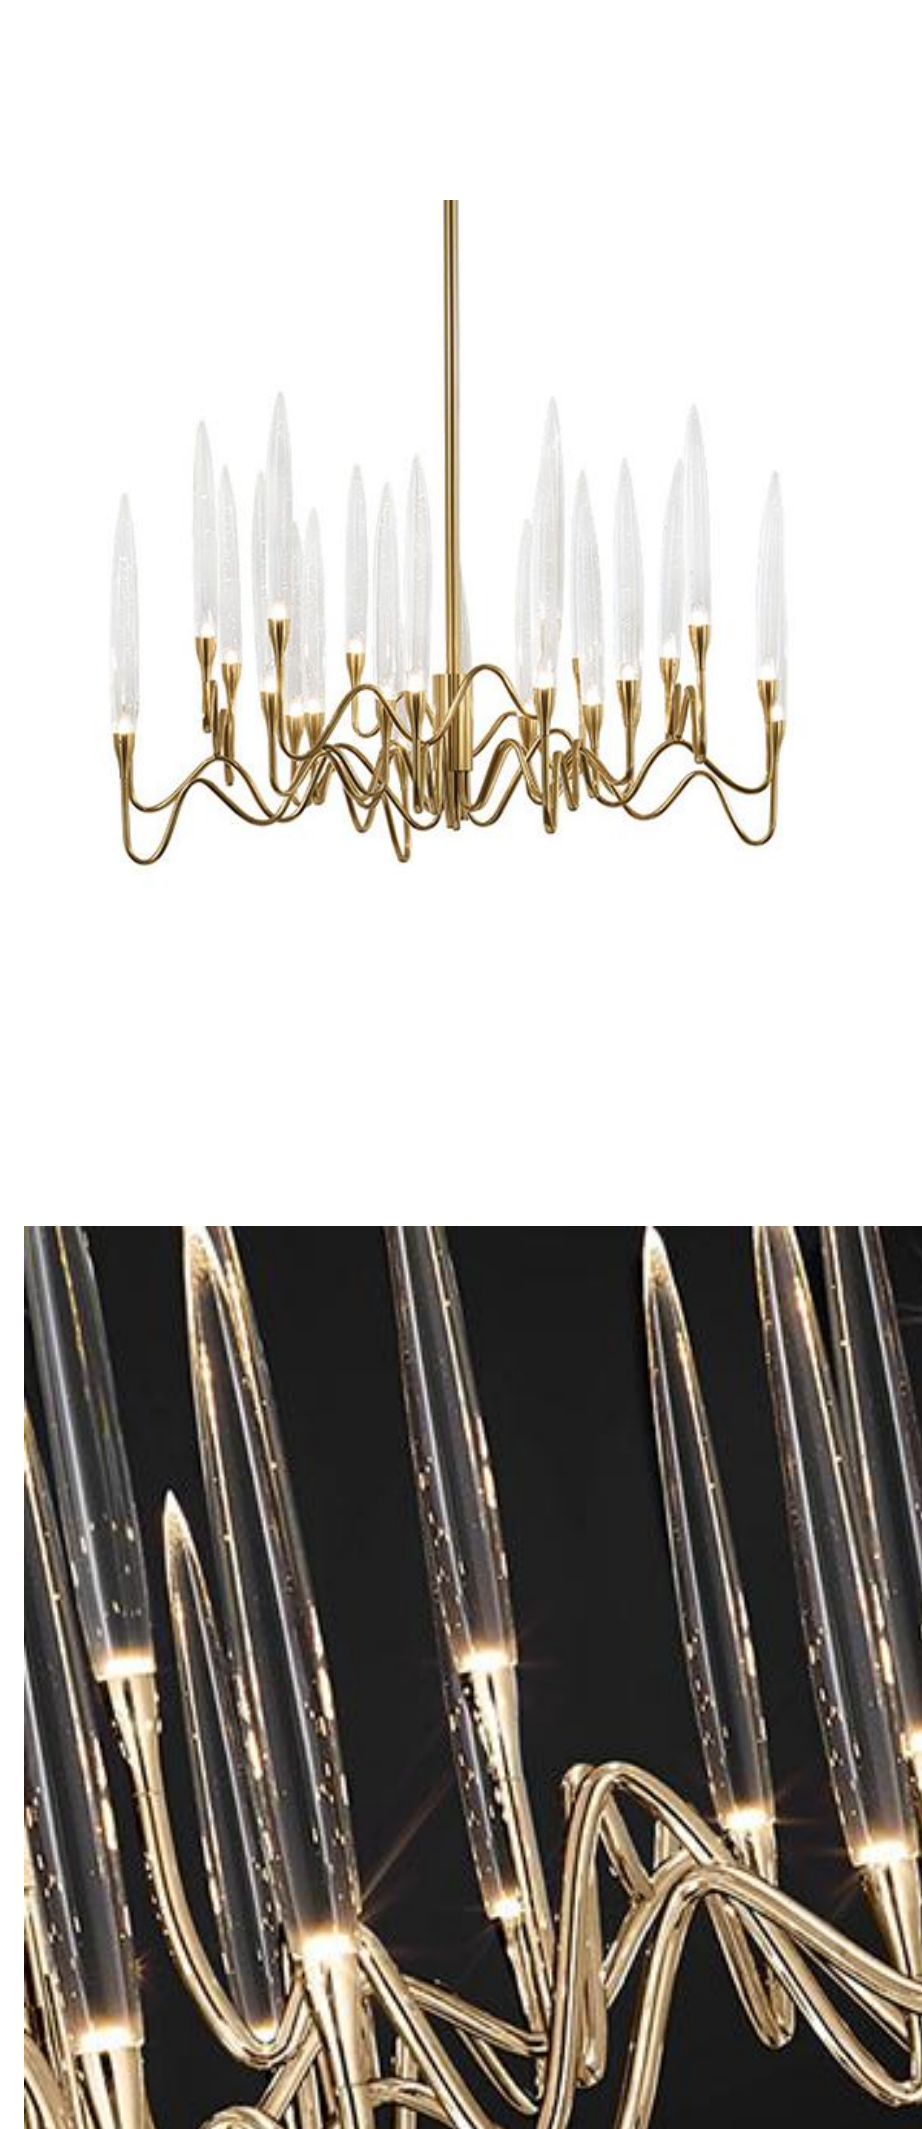

Item: OGS-LD569A
Material: Iron + Acrylic
Color: Gold bronze
Light holder: G4*18/G4*24/G4*30
lamp body(mm): D600/D800/D1000