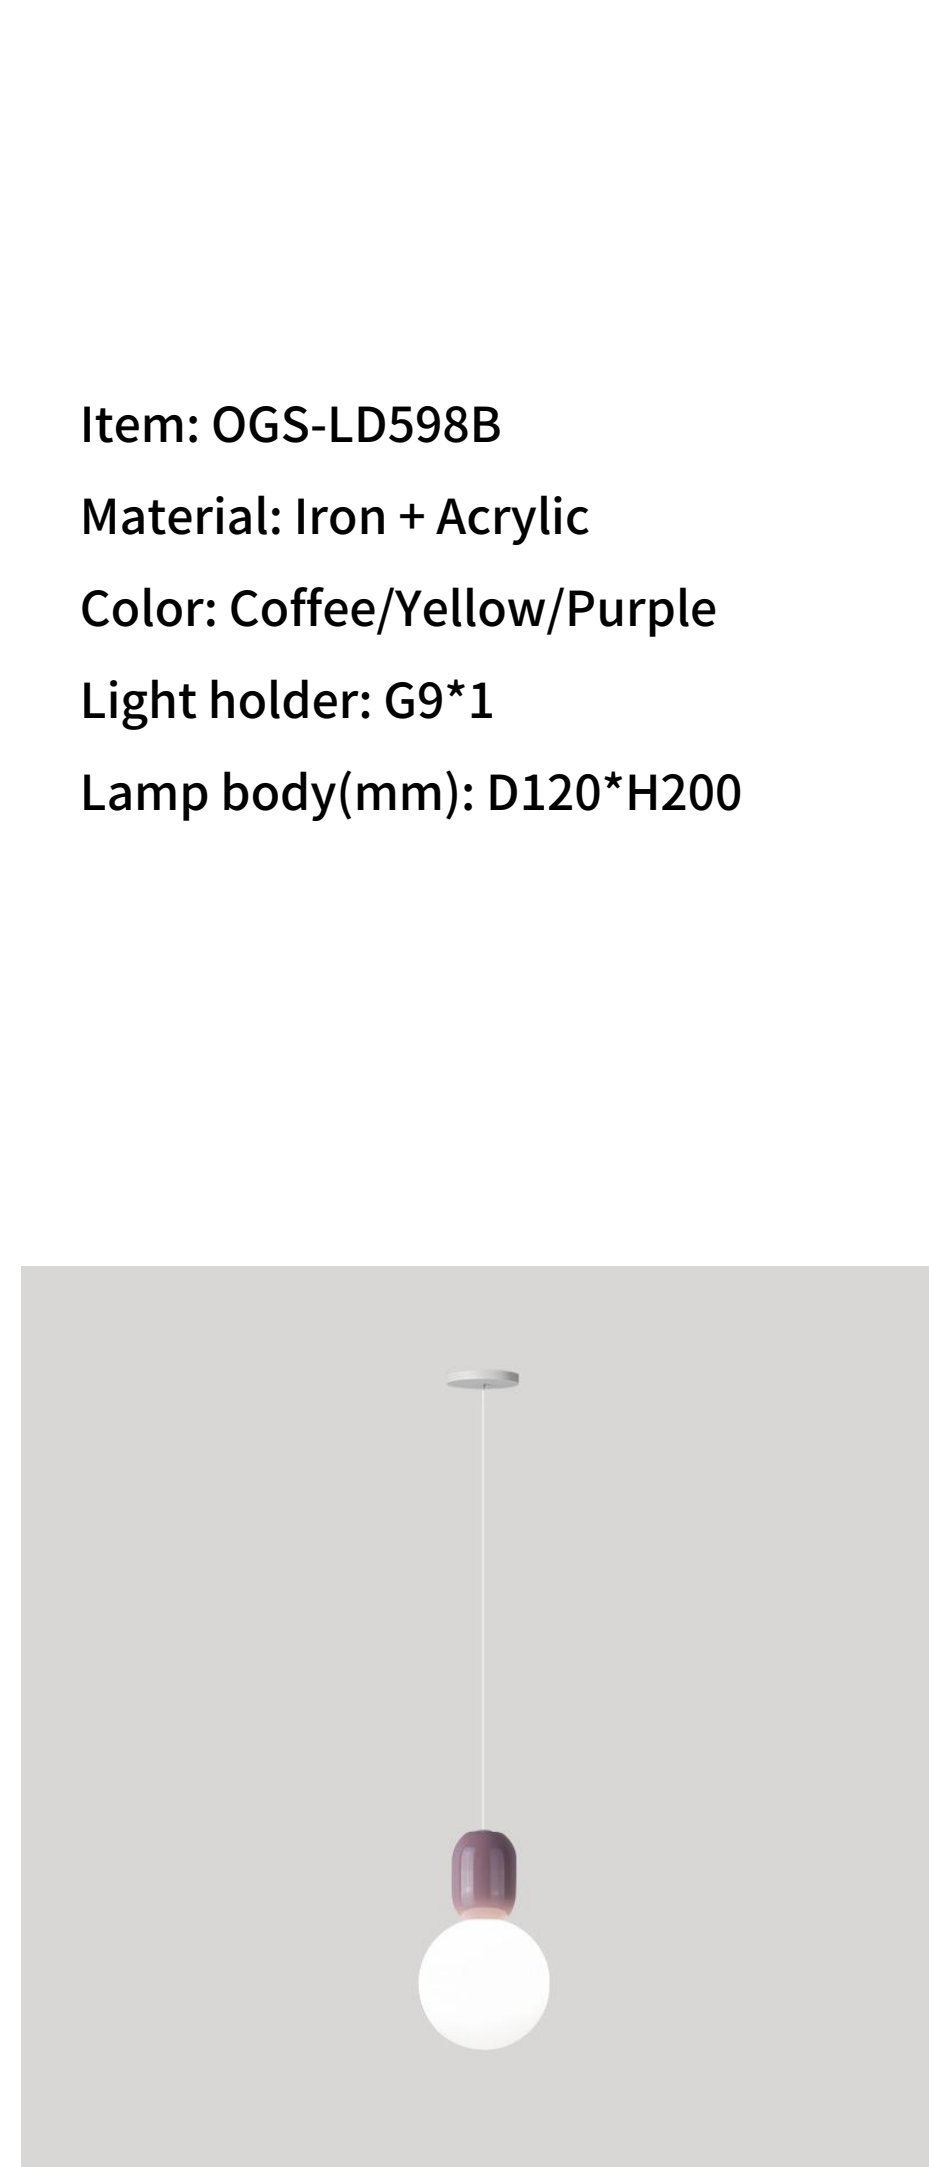

Material: Iron+aluminum+plastic

Color: Grey/Blue/Orange

Light holder: LED

Lamp body(mm): D120*H320

Item: OGS-LD598W
Material: Iron + Acrylic
Color: Purple+light purple/
Beige+beige/Chrome+white/
Beige+coffee
Light holder: G9*1
Lamp body(mm): D120*H250

Item: OGS-LD598C

Material: Iron + Acrylic

Color: Purple+light purple/

Beige+beige/Chrome+white/

Beige+coffee

Light holder: G9*1

Lamp body(mm): D120*H250

Item: OGS-LD598B
Material: Iron + Acrylic
Color: Coffee/Yellow/Purple
Light holder: G9*1
Lamp body(mm): D120*H200

Item: OGS-LD598A
Material: Iron + Acrylic
Color: White/Yellow/Purple
Light holder: G9*1
Lamp body(mm): D120*H180

Item: OGS-LD597

Material: Iron+glass

Color: Black/White/Pink/Green/Beige/

Wine Red+Orange/White/Green